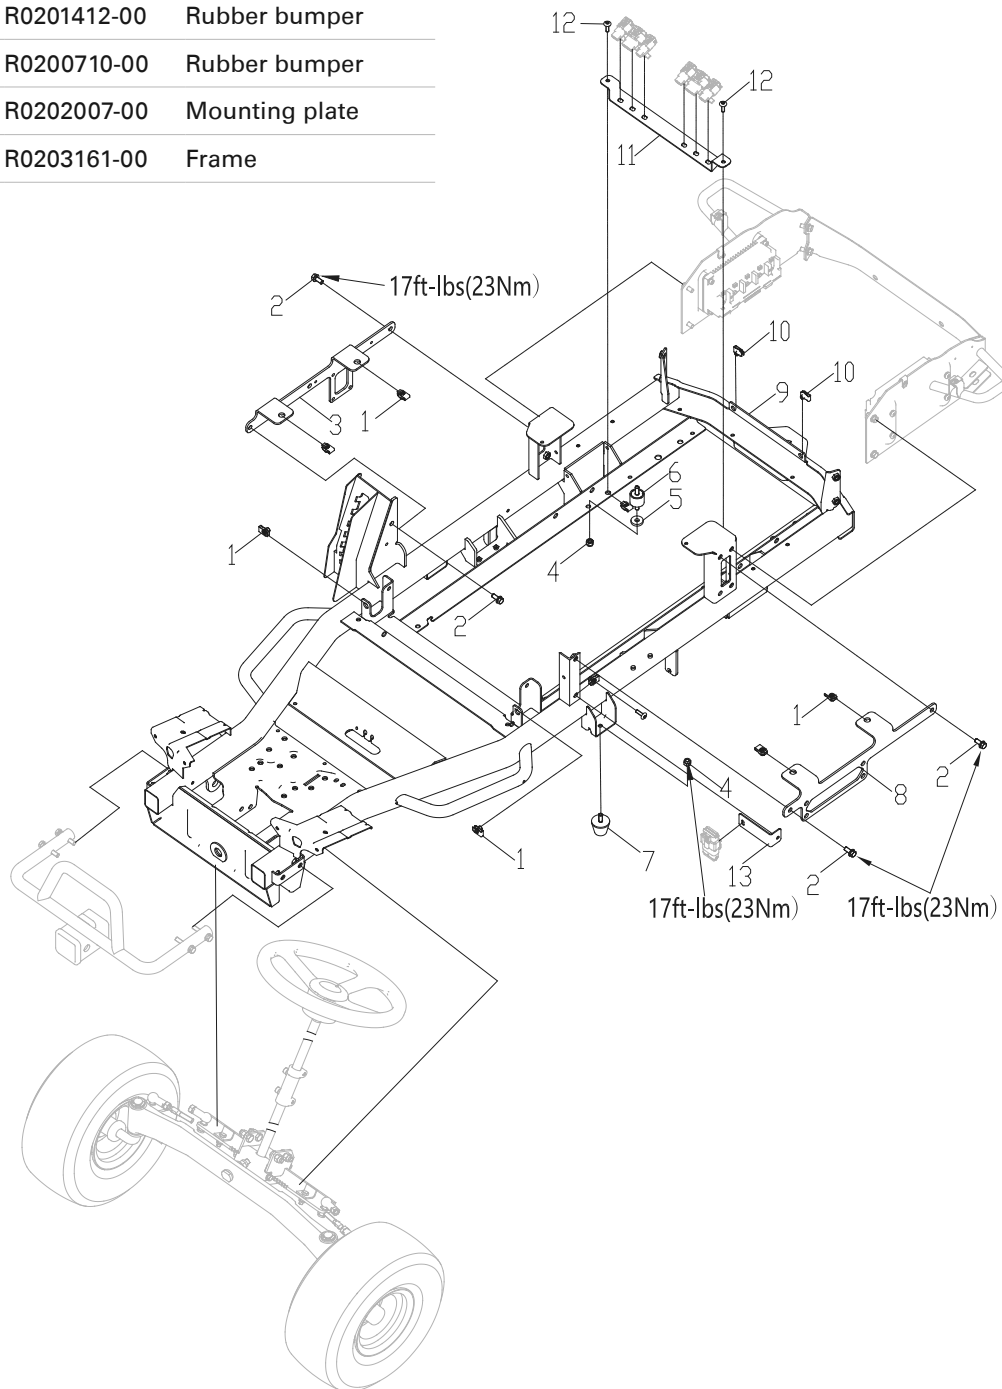

greenworks®

Ride-On & Zero Turn Spare Parts

Follow Us!

greenworksaustralia

greenworks_australia

www.greenworksaustralia.com

Frame Fig 21

Item No.	JAK Max Part No.	Greenworks Part No.	Description
21-01	-	R0200549-00	Nut M8
21-02	JMGW312	R0200534-00	Bolt M8 x 20
21-03	-	R0203249-00	Mounting plate
21-04	JMGW320	R0200520-00	Lock nut M8
21-05	-	R0203158-00	Washer
21-06	-	R0201412-00	Rubber bumper
21-07	-	R0200710-00	Rubber bumper
21-08	-	R0202007-00	Mounting plate
21-09	-	R0203161-00	Frame

Item No.	JAK Max Part No.	Greenworks Part No.	Description
21-10	JMGW311	R0201314-00	Nut plate M6
21-11	-	R0203272-00	Bracket
21-12	JMGW315	R0201376-00	Screw
21-13	-	R0203273-00	Bracket

Rear Cover Fig 22

Item No.	JAK Max Part No.	Greenworks Part No.	Description
22-1	-	R0203393-00	Mounting plate
22-2	JMGW319	R0200518-00	Lock nut M6
22-3	JMGW311	R0201314-00	Nut plate M6
22-4	-	R0202009-00	Bucket
22-5	JMGW315	R0201376-00	Screw

Left & Right Covers Fig 24

Item No.	JAK Max Part No.	Greenworks Part No.	Description
24-1	JMGW312	R0200534-00	Bolt M8 x 20
24-2	-	R0202016-00	Right cover piece
24-3	-	R0202017-00	Left cover piece

Bumper Fig 28