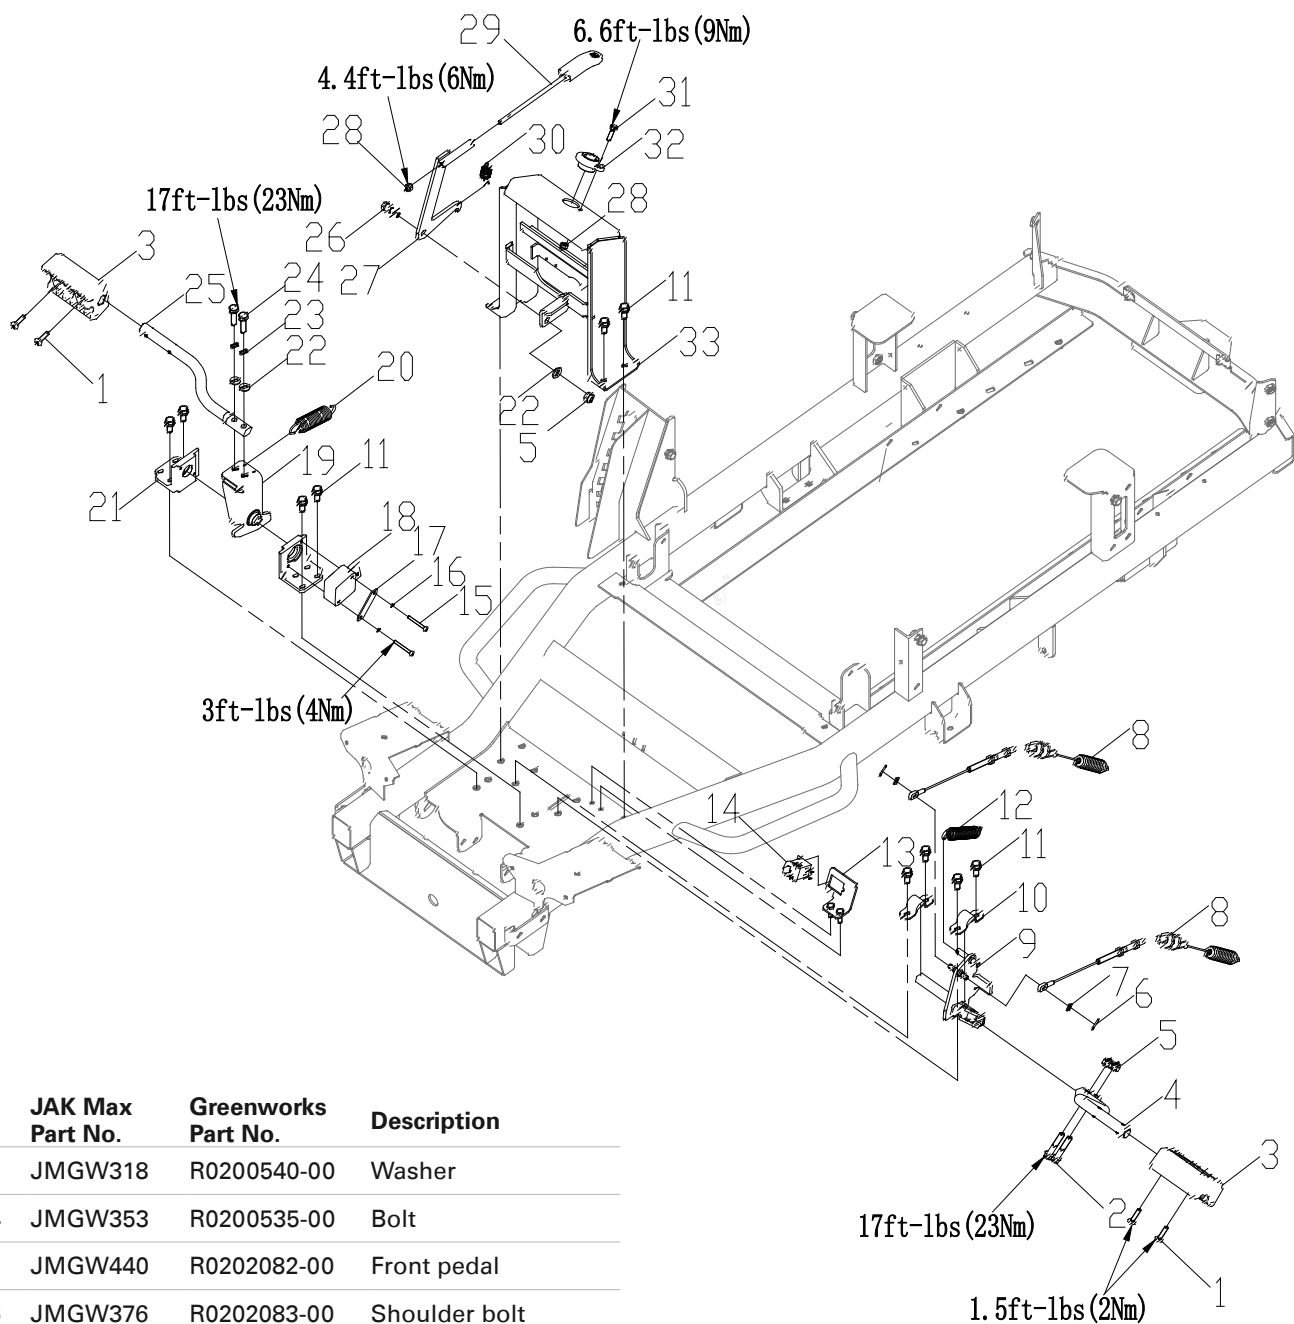

Pedals Fig 65 (continued)

Item No.	JAK Max Part No.	Greenworks Part No.	Description
65-23	JMGW318	R0200540-00	Washer
65-24	JMGW353	R0200535-00	Bolt
65-25	JMGW440	R0202082-00	Front pedal
65-26	JMGW376	R0202083-00	Shoulder bolt
65-27	JMGW441	R0202084-00	Rod
65-28	JMGW319	R0200518-00	Lock nut M6
65-29	JMGW442	R0202085-00	Parking handle
65-30	JMGW377	R0202086-00	Spring
65-31	JMGW334	R0200384-00	Bolt
65-32	JMGW378	R0202087-00	Nylon sleeve
65-33	-	R0202088-00	Bracket