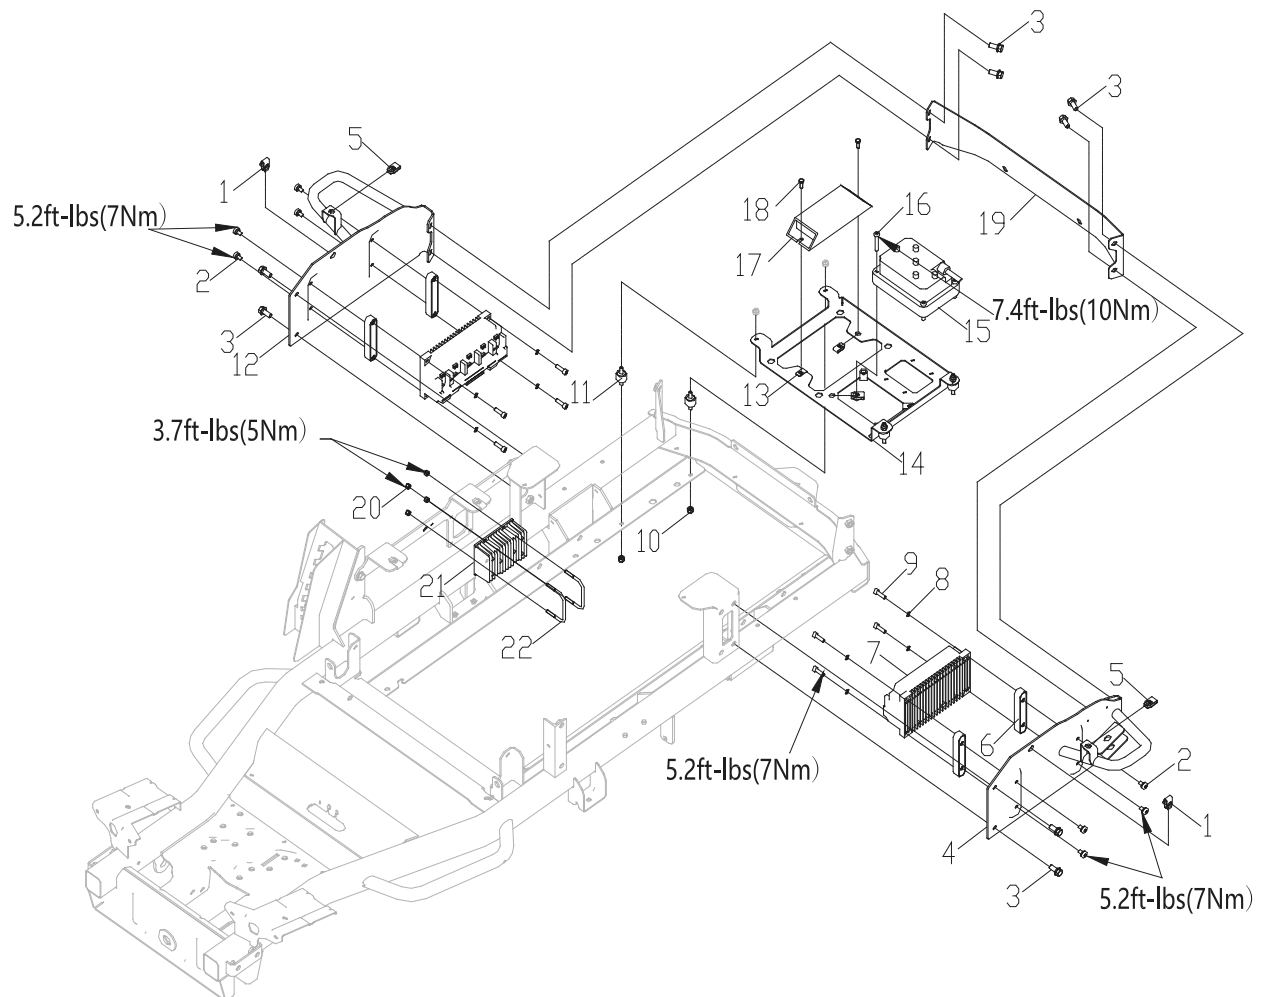

Controllers & Box Fig 32

Item No.	JAK Max Part No.	Greenworks Part No.	Description
32-1	-	R0200549-00	Nut M8
32-2	-	R0202022-00	Screw
32-3	JMGW312	R0200534-00	Bolt M8 × 20
32-4	-	R0203165-00	Left reset bracket
32-5	JMGW311	R0201314-00	Nut plate M6
32-6	-	R0202024-00	Insulating base
32-7	JMGW409	R0203232-00	Blade controller (60V)
32-8	-	R0201410-00	Standard spring washer $\phi 6$
32-9	JMGW338	R0200546-00	Screw
32-10	JMGW319	R0200518-00	Lock nut M6
32-11	-	R0202578-00	Washer
32-12	-	R0202524-00	Right reset bracket

Item No.	JAK Max Part No.	Greenworks Part No.	Description
32-13	-	R0201499-00	Nut plate
32-14	-	R0203166-00	Bracket
32-15	JMGW410	R0203248-00	Drive controller (60V)
32-16	-	R0202703-00	Screw
32-17	JMGW466	R0203238-00	Resistor
32-18	-	R0200551-00	Lock threaded rod
32-19	-	R0202525-00	Body rear
32-20	-	R0200517-00	Nut
32-21	JMGW443	R0202206-00	DC power supply
32-22	-	R0202027-00	Bolt