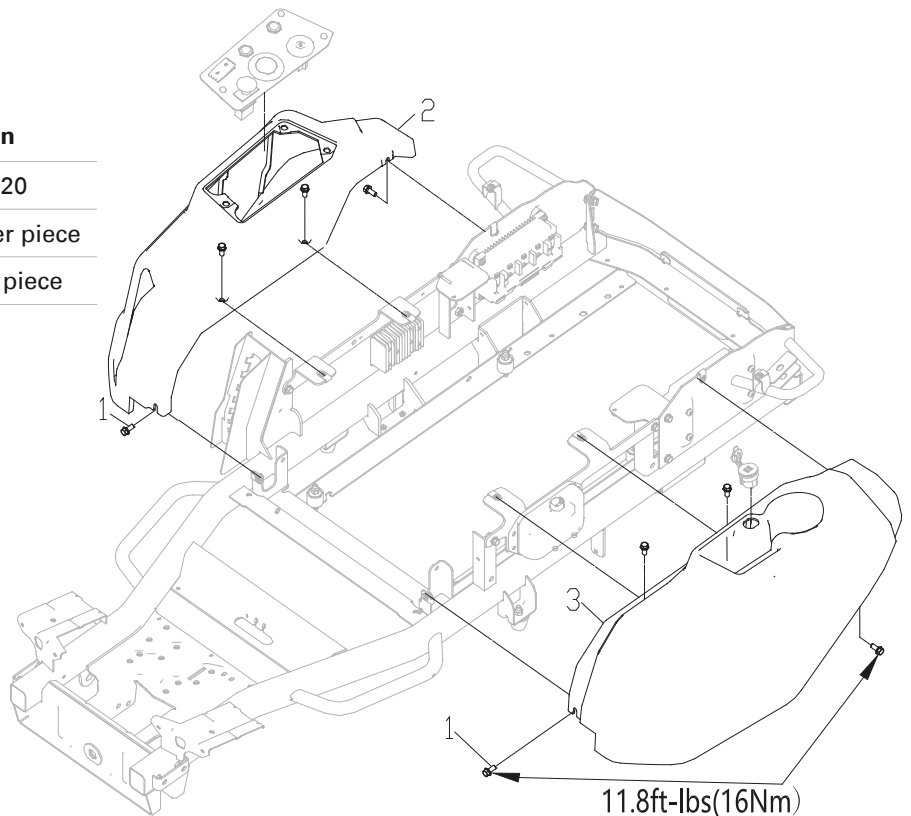

greenworks®

Ride-On & Zero Turn Spare Parts

Follow Us!

greenworksaustralia

greenworks_australia

www.greenworksaustralia.com

Frame Fig 21

Item No.	JAK Max Part No.	Greenworks Part No.	Description
21-01	-	R0200549-00	Nut M8
21-02	JMGW312	R0200534-00	Bolt M8 x 20
21-03	-	R0203249-00	Mounting plate
21-04	JMGW320	R0200520-00	Lock nut M8
21-05	-	R0203158-00	Washer
21-06	-	R0201412-00	Rubber bumper
21-07	-	R0200710-00	Rubber bumper
21-08	-	R0202007-00	Mounting plate
21-09	-	R0203161-00	Frame

Item No.	JAK Max Part No.	Greenworks Part No.	Description
21-10	JMGW311	R0201314-00	Nut plate M6
21-11	-	R0203272-00	Bracket
21-12	JMGW315	R0201376-00	Screw
21-13	-	R0203273-00	Bracket

Rear Cover Fig 22

Item No.	JAK Max Part No.	Greenworks Part No.	Description
22-1	-	R0203393-00	Mounting plate
22-2	JMGW319	R0200518-00	Lock nut M6
22-3	JMGW311	R0201314-00	Nut plate M6
22-4	-	R0202009-00	Bucket
22-5	JMGW315	R0201376-00	Screw

Left & Right Covers Fig 24

Item No.	JAK Max Part No.	Greenworks Part No.	Description
24-1	JMGW312	R0200534-00	Bolt M8 x 20
24-2	-	R0202016-00	Right cover piece
24-3	-	R0202017-00	Left cover piece

Bumper Fig 28