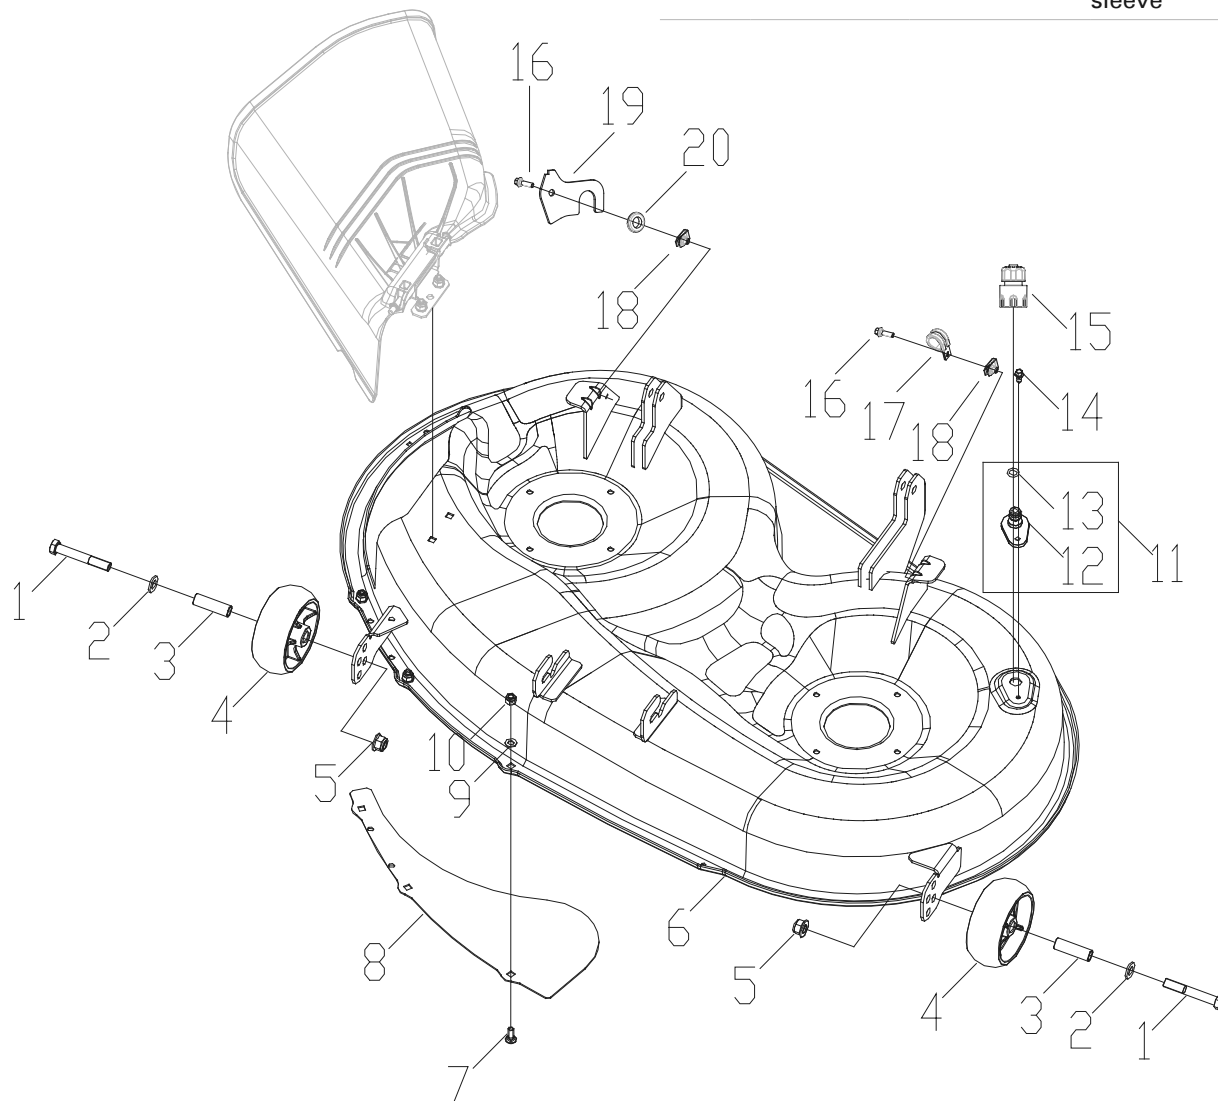

Deck Components Fig 42

Item No.	JAK Max Part No.	Greenworks Part No.	Description
42-1	JMGW349	R0200401-00	Bolt
42-2	JMGW355	R0200543-00	Washer
42-3	JMGW387	R0202286-00	Sleeve
42-4	JMGW388	R0202287-00	Deck wheel
42-5	JMGW351	R0200523-00	Lock nut M12
42-6	-	R0202288-00	42" deck
42-7	JMGW337	R0200526-00	Bolt
42-8	JMGW447	R0202289-00	Air fan
42-9	JMGW310	R0200548-00	Washer
42-10	JMGW339	R0200569-00	Lock nut M8

Item No.	JAK Max Part No.	Greenworks Part No.	Description
42-11	-	R0202290-00	Deck washout port assembly
42-12	JMGW389	R0202291-00	Deck washout port
42-13	JMGW405	R0203283-00	O-Ring
42-14	JMGW390	R0202294-00	Screw
42-15	JMGW475	R0203282-00	Garden hose adaptor
42-16	-	R0200507-00	Bolt
42-17	-	R0200412-00	Hose clamp
42-18	JMGW311	R0201314-00	Nut plate M6
42-19	-	R0203340-00	Cord clamp
42-20	-	R0203339-00	Wire protective sleeve