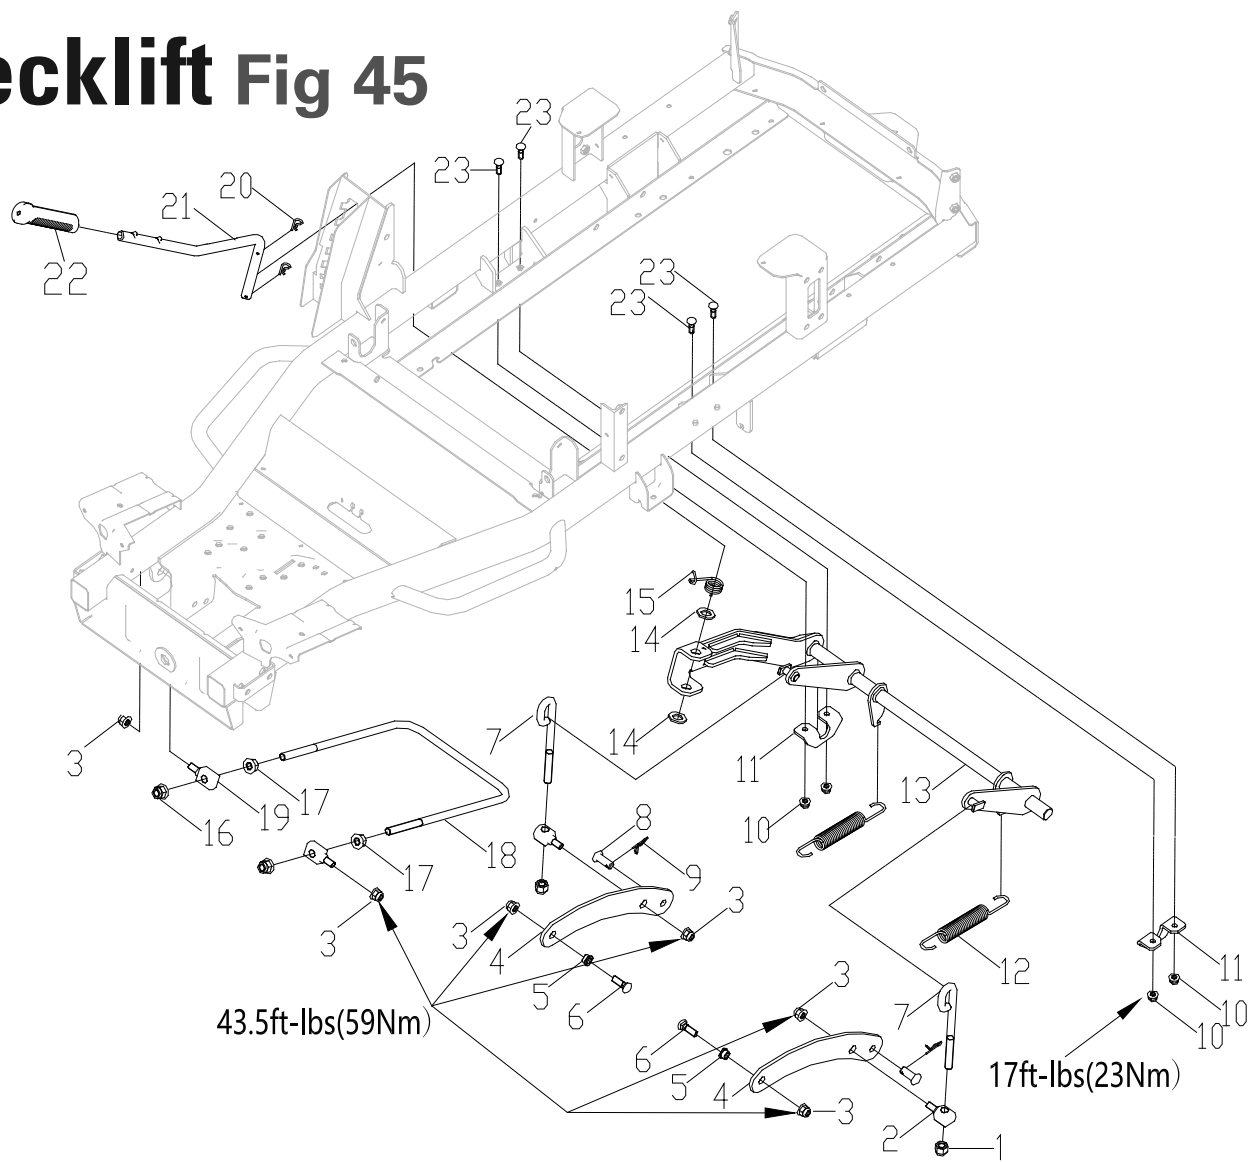

Decklift Fig 45

Item No.	JAK Max Part No.	Greenworks Part No.	Description
45-1	-	R0200515-00	Lock nut M12
45-2	-	R0202233-00	Trunnion
45-3	-	R0200521-00	Lock nut M10
45-4	-	R0202232-00	Side plate
45-5	-	R0201469-00	Bushing
45-6	-	R0202231-00	Bolt
45-7	JMGW446	R0202230-00	Height adjustment rod
45-8	JMGW502	R0202229-00	Pin
45-9	JMGW359	R0201398-00	R pin
45-10	JMGW335	R0200496-00	Lock nut M8
45-11	JMGW360	R0201455-00	Fixed plate
45-12	JMGW399	R0203167-00	Spring

Item No.	JAK Max Part No.	Greenworks Part No.	Description
45-13	-	R0202227-00	Rear height adjustment
45-14	JMGW362	R0201475-00	Washer
45-15	JMGW400	R0203168-00	Torsional spring
45-16	JMGW333	R0200369-00	Lock nut M12
45-17	JMGW356	R0200559-00	Nut M12
45-18	JMGW480	R0201470-00	Forward deck hanger
45-19	JMGW384	R0202225-00	Lock pin
45-20	JMGW363	R0201478-00	R pin
45-21	JMGW445	R0202224-00	Height adjustment lever
45-22	JMGW444	R0202223-00	Height adjustment handle sleeve
45-23	JMGW352	R0200528-00	Bolt