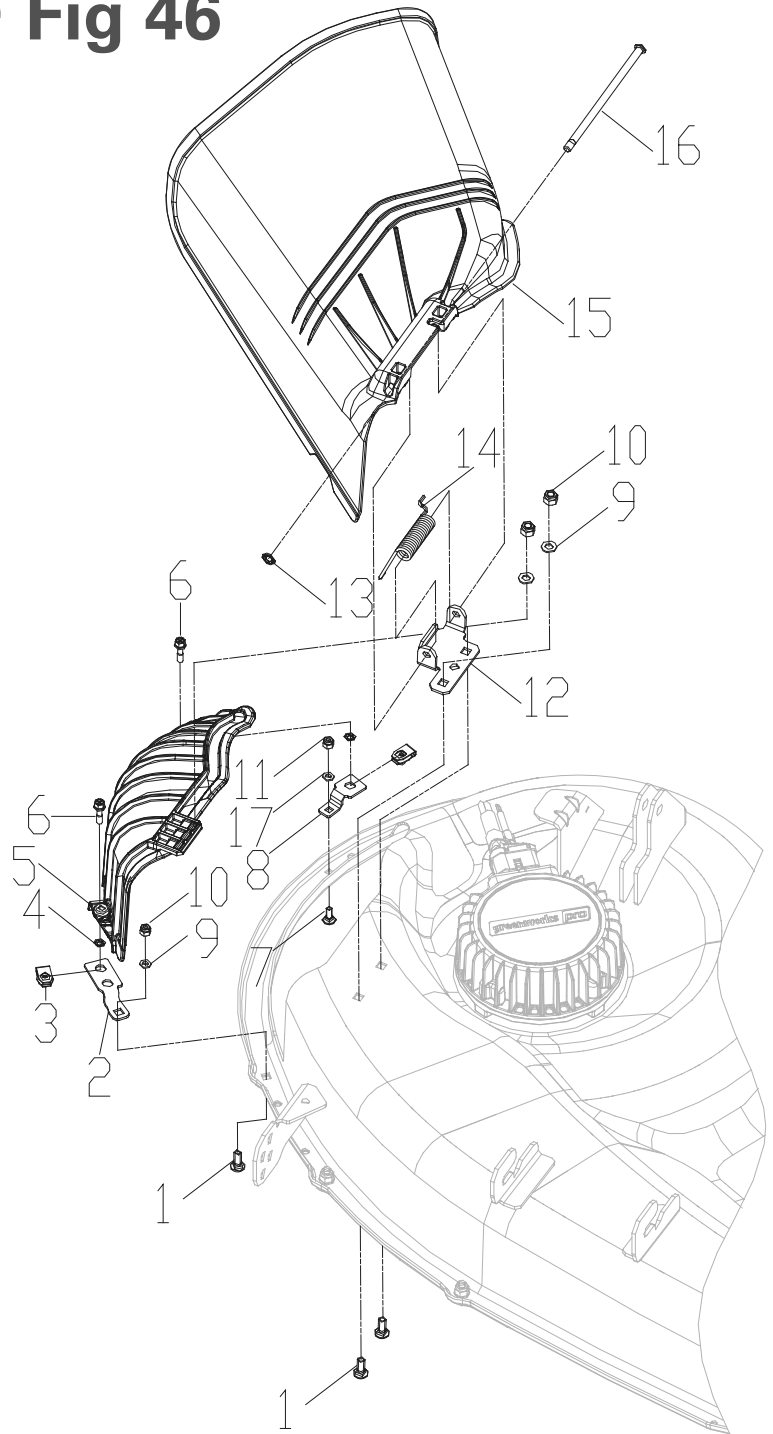

Discharge Chute Fig 46

Item No.	JAK Max Part No.	Greenworks Part No.	Description
46-1	JMGW337	R0200526-00	Bolt
46-2	JMGW449	R0202296-00	Fixed seat
46-3	JMGW311	R0201314-00	Nut plate M6
46-4	JMGW391	R0202297-00	Bearing clip
46-5	JMGW450	R0202298-00	Mulch cover
46-6	JMGW392	R0202299-00	Custom bolt
46-7	JMGW393	R0202300-00	Bolt
46-8	JMGW451	R0202301-00	Fixed seat
46-9	JMGW310	R0200548-00	Washer
46-10	JMGW339	R0200569-00	Lock nut M8
46-11	JMGW319	R0200518-00	Lock nut M6
46-12	JMGW452	R0202302-00	Support plate
46-13	JMGW453	R0202303-00	Bearing clip
46-14	JMGW454	R0202304-00	Torsional spring
46-15	JMGW485	R0202305-00	Discharge chute cover
46-16	JMGW455	R0202306-00	Fixed pin
46-17	JMGW340	R0200547-00	Washer