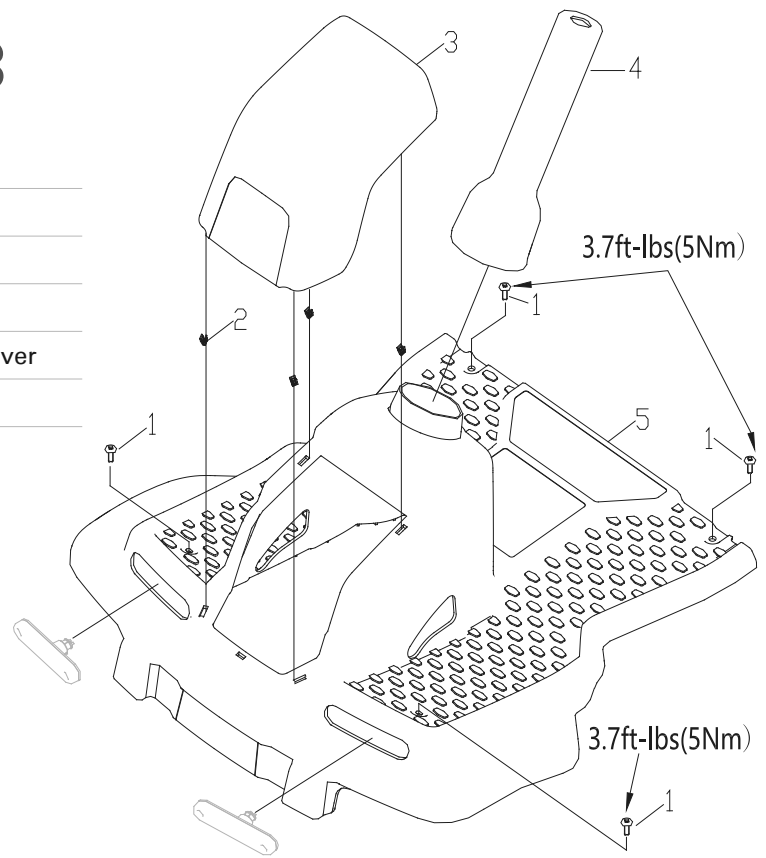

greenworks®

Ride-On & Zero Turn Spare Parts

Follow Us!

greenworksaustralia

greenworks_australia

www.greenworksaustralia.com

Frame Fig 21

Item No.	JAK Max Part No.	Greenworks Part No.	Description
21-01	-	R0200549-00	Nut M8
21-02	JMGW312	R0200534-00	Bolt M8 x 20
21-03	-	R0203249-00	Mounting plate
21-04	JMGW320	R0200520-00	Lock nut M8
21-05	-	R0203158-00	Washer
21-06	-	R0201412-00	Rubber bumper
21-07	-	R0200710-00	Rubber bumper
21-08	-	R0202007-00	Mounting plate
21-09	-	R0203161-00	Frame

Item No.	JAK Max Part No.	Greenworks Part No.	Description
21-10	JMGW311	R0201314-00	Nut plate M6
21-11	-	R0203272-00	Bracket
21-12	JMGW315	R0201376-00	Screw
21-13	-	R0203273-00	Bracket

Rear Cover Fig 22

Item No.	JAK Max Part No.	Greenworks Part No.	Description
22-1	-	R0203393-00	Mounting plate
22-2	JMGW319	R0200518-00	Lock nut M6
22-3	JMGW311	R0201314-00	Nut plate M6
22-4	-	R0202009-00	Bucket
22-5	JMGW315	R0201376-00	Screw

Left & Right Covers Fig 24

Item No.	JAK Max Part No.	Greenworks Part No.	Description
24-1	JMGW312	R0200534-00	Bolt M8 x 20
24-2	-	R0202016-00	Right cover piece
24-3	-	R0202017-00	Left cover piece

Bumper Fig 28