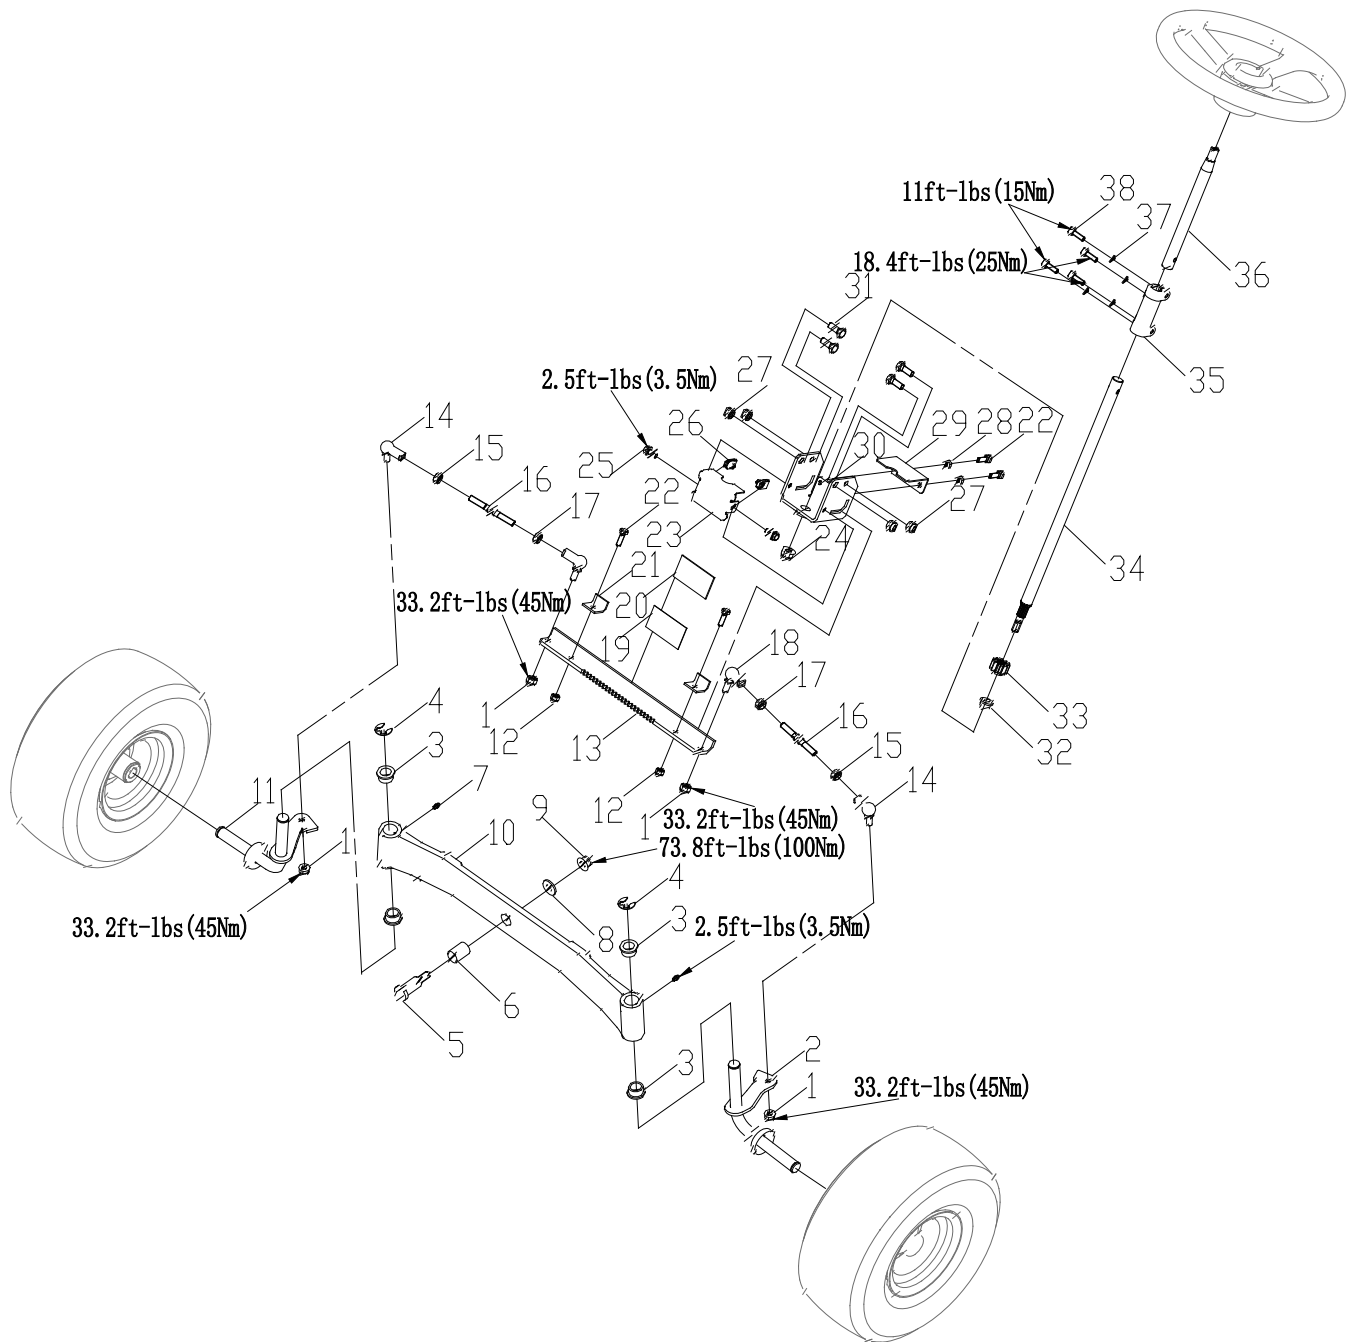

Steering Assembly Fig 63 (continued)

Steering Wheel Fig 64

Item No.	JAK Max Part No.	Greenworks Part No.	Description
64-1	JMGW433	R0202068-00	Steering wheel
64-2	JMGW408	R0203456-00	Bolt, spring washer and flat washer assembly
64-3	JMGW374	R0202069-00	Washer
64-4	JMGW312	R0200534-00	Bolt M8 × 20
64-5	JMGW344	R0202070-00	Middle cover plate