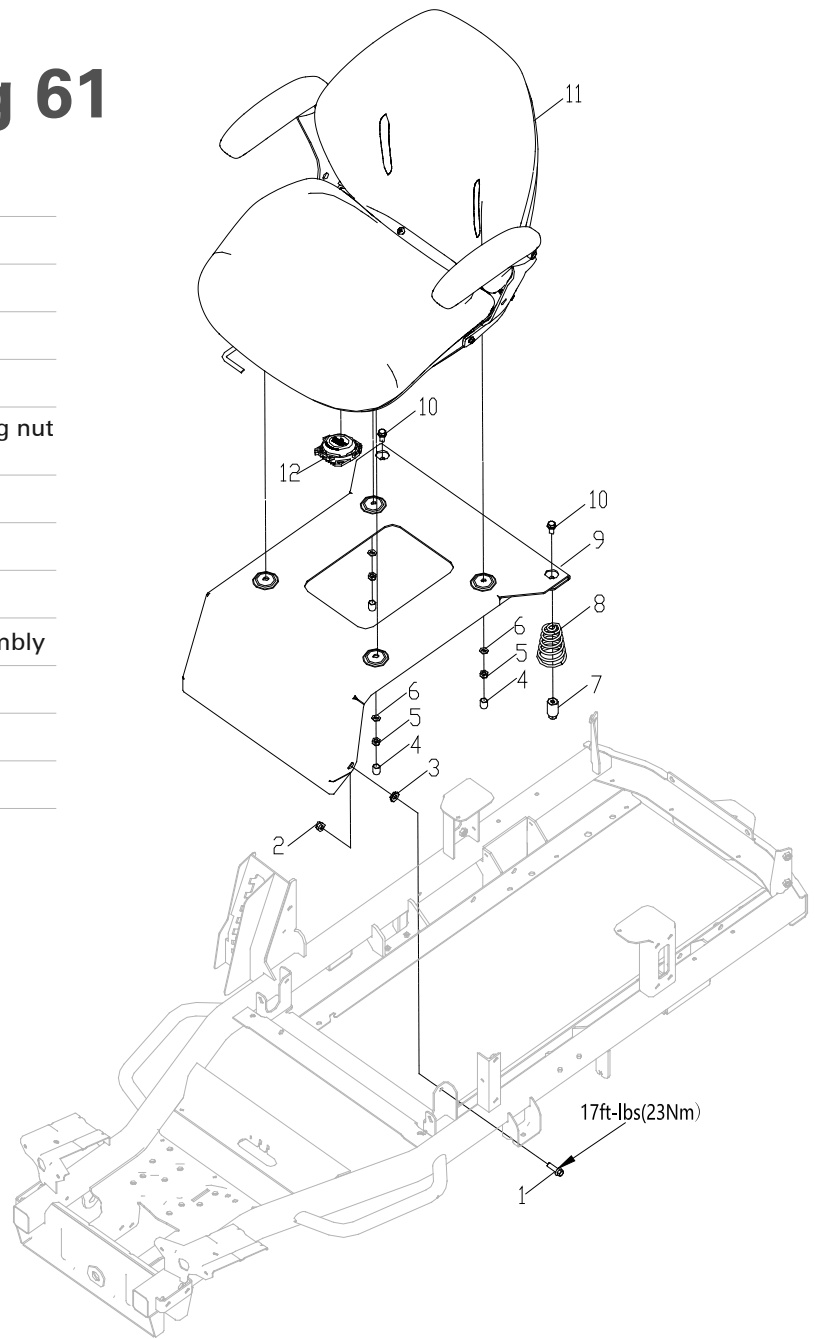

Seat & Mount Fig 61

Item No.	JAK Max Part No.	Greenworks Part No.	Description
61-1	-	R0200398-00	Bolt
61-2	JMGW335	R0200496-00	Lock nut M8
61-3	-	R0201528-00	Sleeve
61-4	JMGW379	R0202186-00	Protective sleeve
61-5	JMGW357	R0200571-00	Nylon self-locking nut 5/16-18
61-6	JMGW310	R0200548-00	Washer
61-7	JMGW370	R0202039-00	Limited rod
61-8	JMGW462	R0203169-00	Spring
61-9	-	R0202040-00	Fixed plate assembly
61-10	JMGW312	R0200534-00	Bolt M8 x 20
61-11	JMGW504	R0203253-00	Seat
61-12	JMGW498	R0203239-00	Seat switch