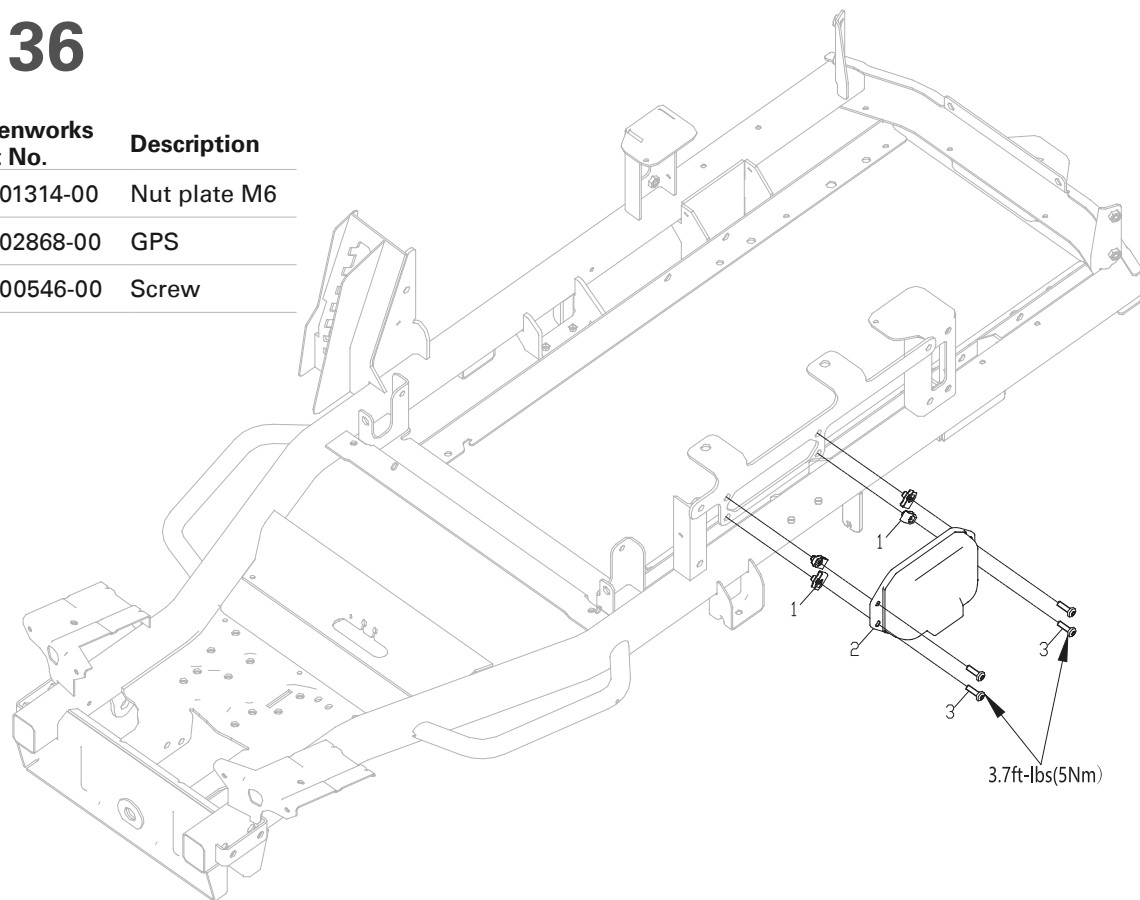

GPS Fig 36

Item No.	JAK Max Part No.	Greenworks Part No.	Description
36-1	JMGW311	R0201314-00	Nut plate M6
36-2	JMGW460	R0202868-00	GPS
36-3	JMGW338	R0200546-00	Screw