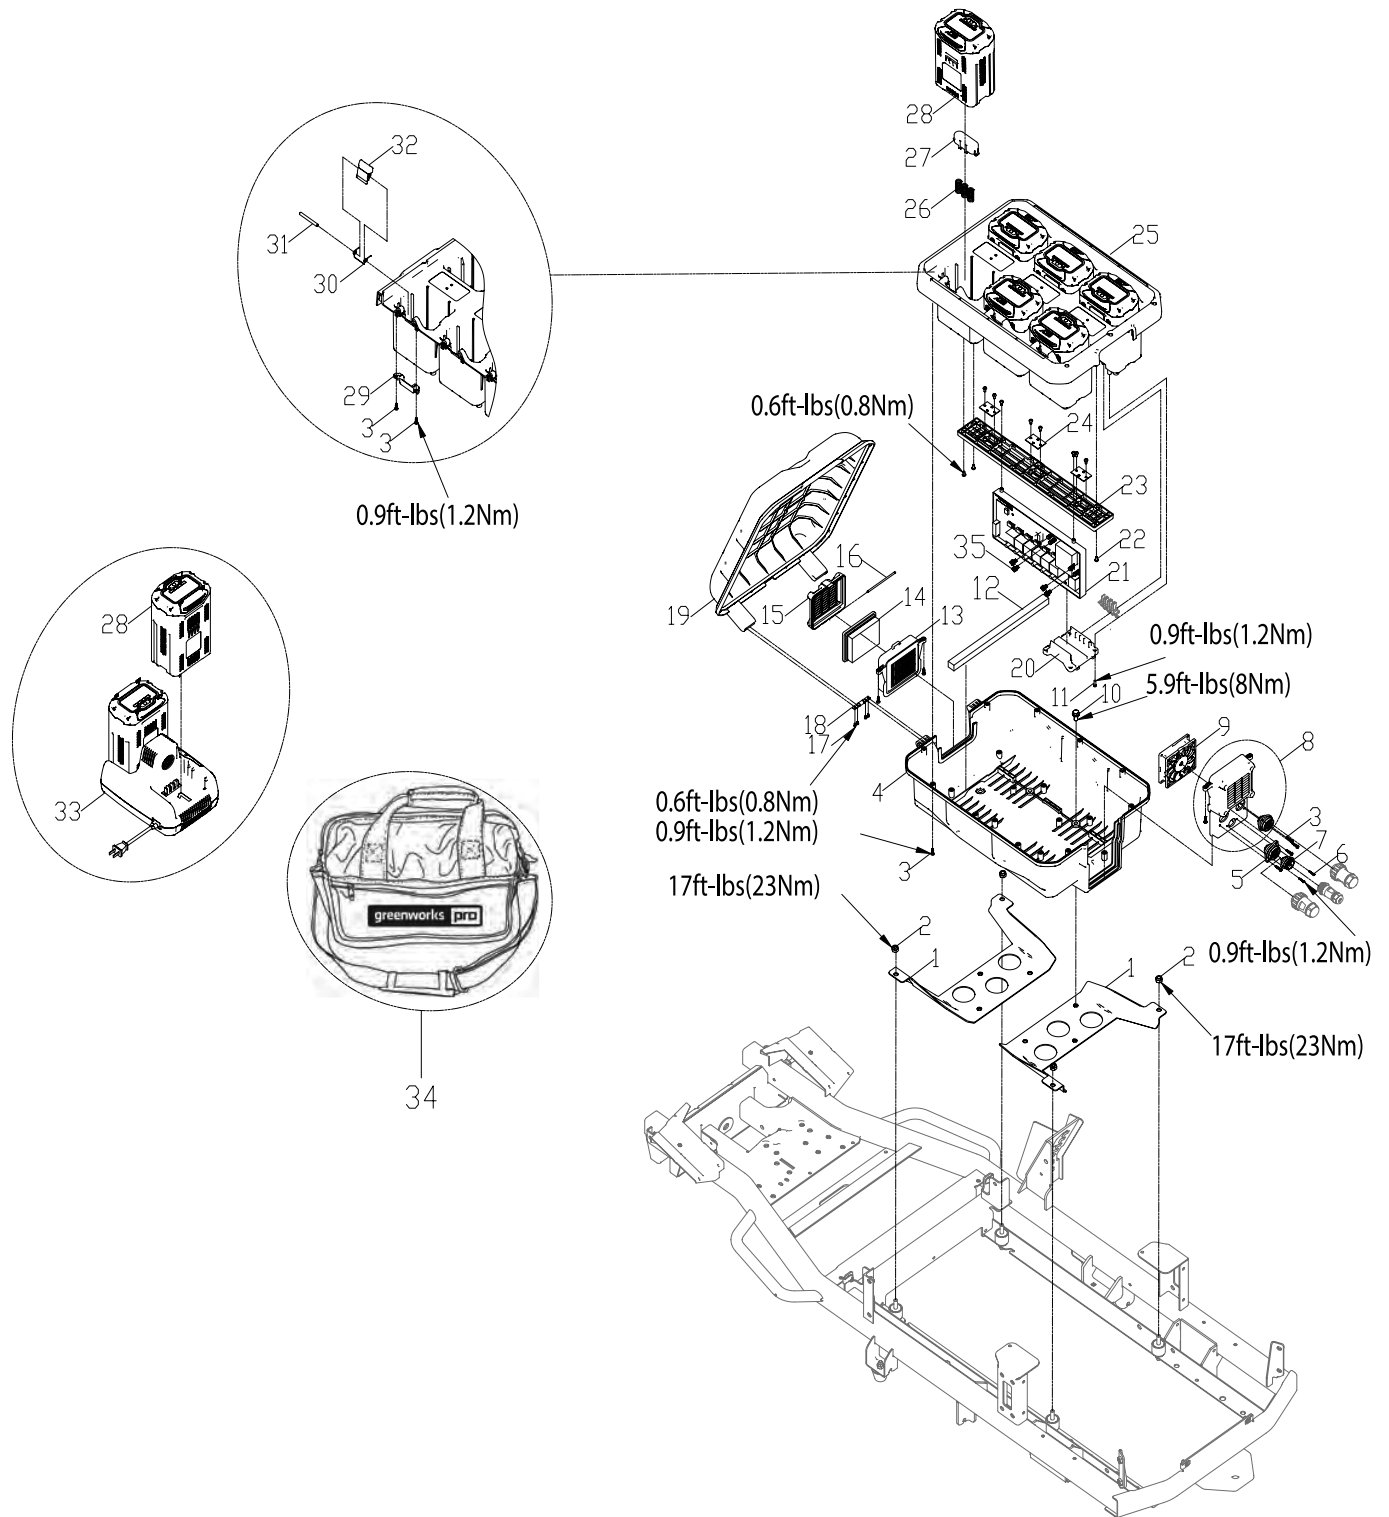

Battery & Charger Fig 31 (opposite page)

Item No.	JAK Max Part No.	Greenworks Part No.	Description
31-1	-	R0202636-00	Bracket
31-2	JMGW320	R0200520-00	Lock nut M8
31-3	-	R0202637-00	Screw
31-4	JMGW486	R0202638-00	Base
31-5	JMGW496	R0203228-00	Power cord
31-6	JMGW407	R0203425-00	Screw with cross recess
31-7	JMGW499	R0203405-00	Battery compartment power cord
31-8	JMGW497	R0203229-00	Battery compartment communication wire
31-9	JMGW487	R0202640-00	Fan
31-10	JMGW312	R0200534-00	Bolt M8 x 20
31-11	JMGW398	R0203159-00	Nut
31-12	JMGW461	R0203160-00	Foam
31-13	JMGW488	R0202641-00	Middle cover
31-14	JMGW395	R0202642-00	Filter
31-15	JMGW489	R0202643-00	Front cover
31-16	JMGW490	R0202644-00	Rotation shaft
31-17	JMGW406	R0203286-00	Screw
31-18	JMGW457	R0202646-00	Flap hinge

Item No.	JAK Max Part No.	Greenworks Part No.	Description
31-19	JMGW463	R0203170-00	Battery cover
31-20	-	R0203171-00	Press board
31-21	JMGW411	R0203859-00	PCBA (60V)
31-22	JMGW396	R0202649-00	Screw
31-23	JMGW491	R0202650-00	Mounting plate
31-24	JMGW465	R0203237-00	Light indicator board
31-25	JMGW495	R0203172-00	Battery compartment (60V)
31-26	JMGW458	R0202671-00	Spring
31-27	JMGW476	R0203287-00	Spring base
31-28	-	2941307AU	GW 60V battery
31-29	JMGW493	R0202660-00	Press board
31-30	JMGW494	R0202672-00	Torsional spring
31-31	JMGW492	R0202657-00	Axial
31-32	-	R0203174-00	Battery release button
31-33	-	2941207AU	GW 60V charger
31-34	-	R0203259-00	Accessory bag
31-35	JMGW320	R0203456-00	Lock nut M8

Battery & Charger Fig 31 (continued)