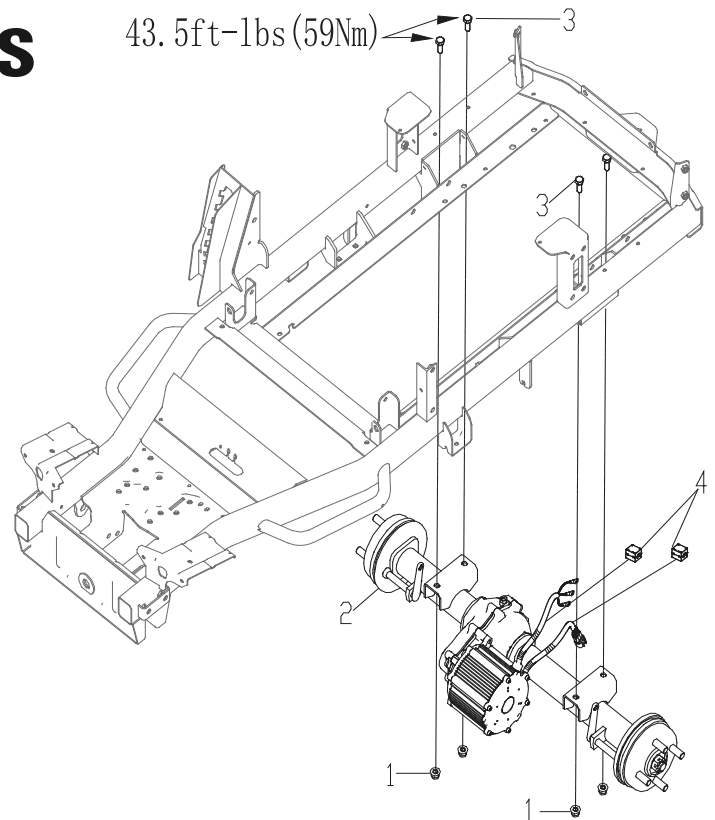

Wheels Fig 51

Item No.	JAK Max Part No.	Greenworks Part No.	Description
51-1	JMGW326	R0202035-00	Front wheel cover
51-2	JMGW321	R0202036-00	Retainer ring

Item No.	JAK Max Part No.	Greenworks Part No.	Description
51-3	JMGW332	R0202661-00	Washer
51-4	JMGW401	R0203175-00	Front wheel
51-5	JMGW313	R0200368-00	Nut 1/2-20UNF
51-6	JMGW394	R0202529-00	Rear wheel

Drive Transmissions & Motors Fig 55

Item No.	JAK Max Part No.	Greenworks Part No.	Description
55-1	-	R0200521-00	Nut
55-2	JMGW503	R0203251-00	Gear box/motor assembly (60V)
55-3	JMGW336	R0200509-00	Bolt
55-4	-	R0203865-00	Magnetic ring