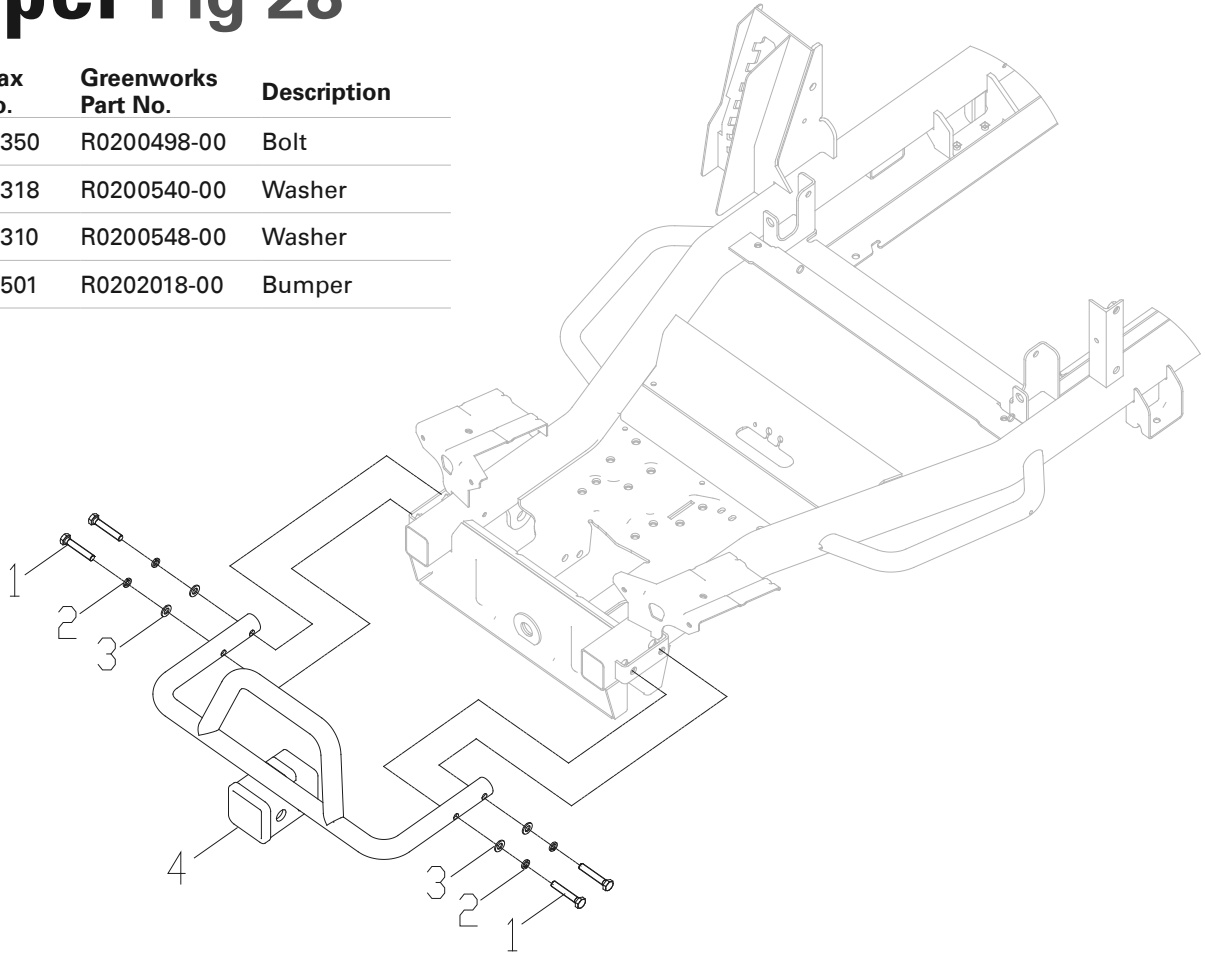

Bumper Fig 28

Item No.	JAK Max Part No.	Greenworks Part No.	Description
28-1	JMGW350	R0200498-00	Bolt
28-2	JMGW318	R0200540-00	Washer
28-3	JMGW310	R0200548-00	Washer
28-4	JMGW501	R0202018-00	Bumper