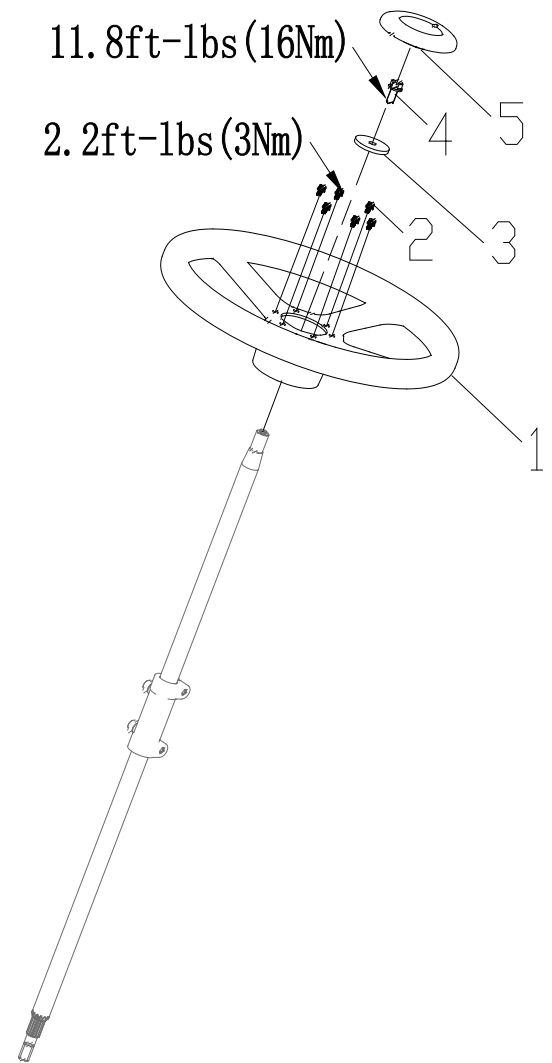

Steering Wheel Fig 64

Item No.	JAK Max Part No.	Greenworks Part No.	Description
64-1	JMGW433	R0202068-00	Steering wheel
64-2	JMGW408	R0203456-00	Bolt, spring washer and flat washer assembly
64-3	JMGW374	R0202069-00	Washer
64-4	JMGW312	R0200534-00	Bolt M8 × 20
64-5	JMGW344	R0202070-00	Middle cover plate

Pedals Fig 65 (opposite page)

Item No.	JAK Max Part No.	Greenworks Part No.	Description
65-1	JMGW315	R0201376-00	Screw
65-2	JMGW345	R0200349-00	Bolt
65-3	JMGW434	R0202071-00	Pedal
65-4	JMGW469	R0203257-00	Brake swing arm
65-5	JMGW320	R0200520-00	Lock nut M8
65-6	JMGW375	R0202073-00	Split pin
65-7	JMGW340	R0200547-00	Washer
65-8	JMGW435	R0202074-00	Brake cable
65-9	-	R0202075-00	Brake swing arm
65-10	-	R0202076-00	Press board
65-11	JMGW312	R0200534-00	Bolt M8 × 20

Item No.	JAK Max Part No.	Greenworks Part No.	Description
65-12	JMGW436	R0202077-00	Brake extension spring
65-13	JMGW437	R0202078-00	Switch base
65-14	JMGW346	R0200366-00	Brake safety switch
65-15	JMGW366	R0201539-00	Screw
65-16	JMGW367	R0201540-00	Washer
65-17	JMGW368	R0201541-00	Pad
65-18	JMGW416	R0201542-00	Accelerator
65-19	-	R0202079-00	Pedal
65-20	JMGW438	R0202080-00	Brake spring
65-21	JMGW439	R0202081-00	Support bracket
65-22	JMGW310	R0200548-00	Washer