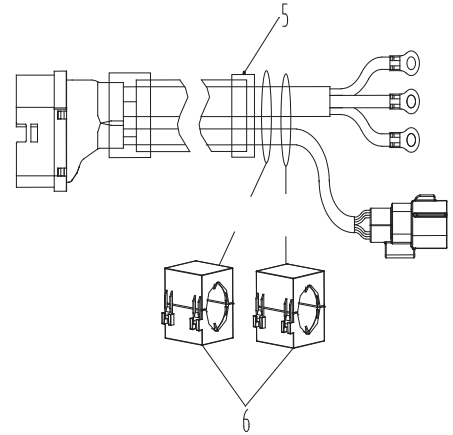

Wire Harness Fig 33

Item No.	JAK Max Part No.	Greenworks Part No.	Description
33-1	JMGW479	R0203866-00	Control harness assembly
33-2	JMGW470	R0203262-00	Power wiring harness
33-3	JMGW314	R0200390-00	Strip
33-4	JMGW316	R0202543-00	Strip
33-3	JMGW467	R0203240-00	Motor wiring harness
33-6	-	R0203864-00	Magnetic ring
33-7	-	R0203865-00	Magnetic ring