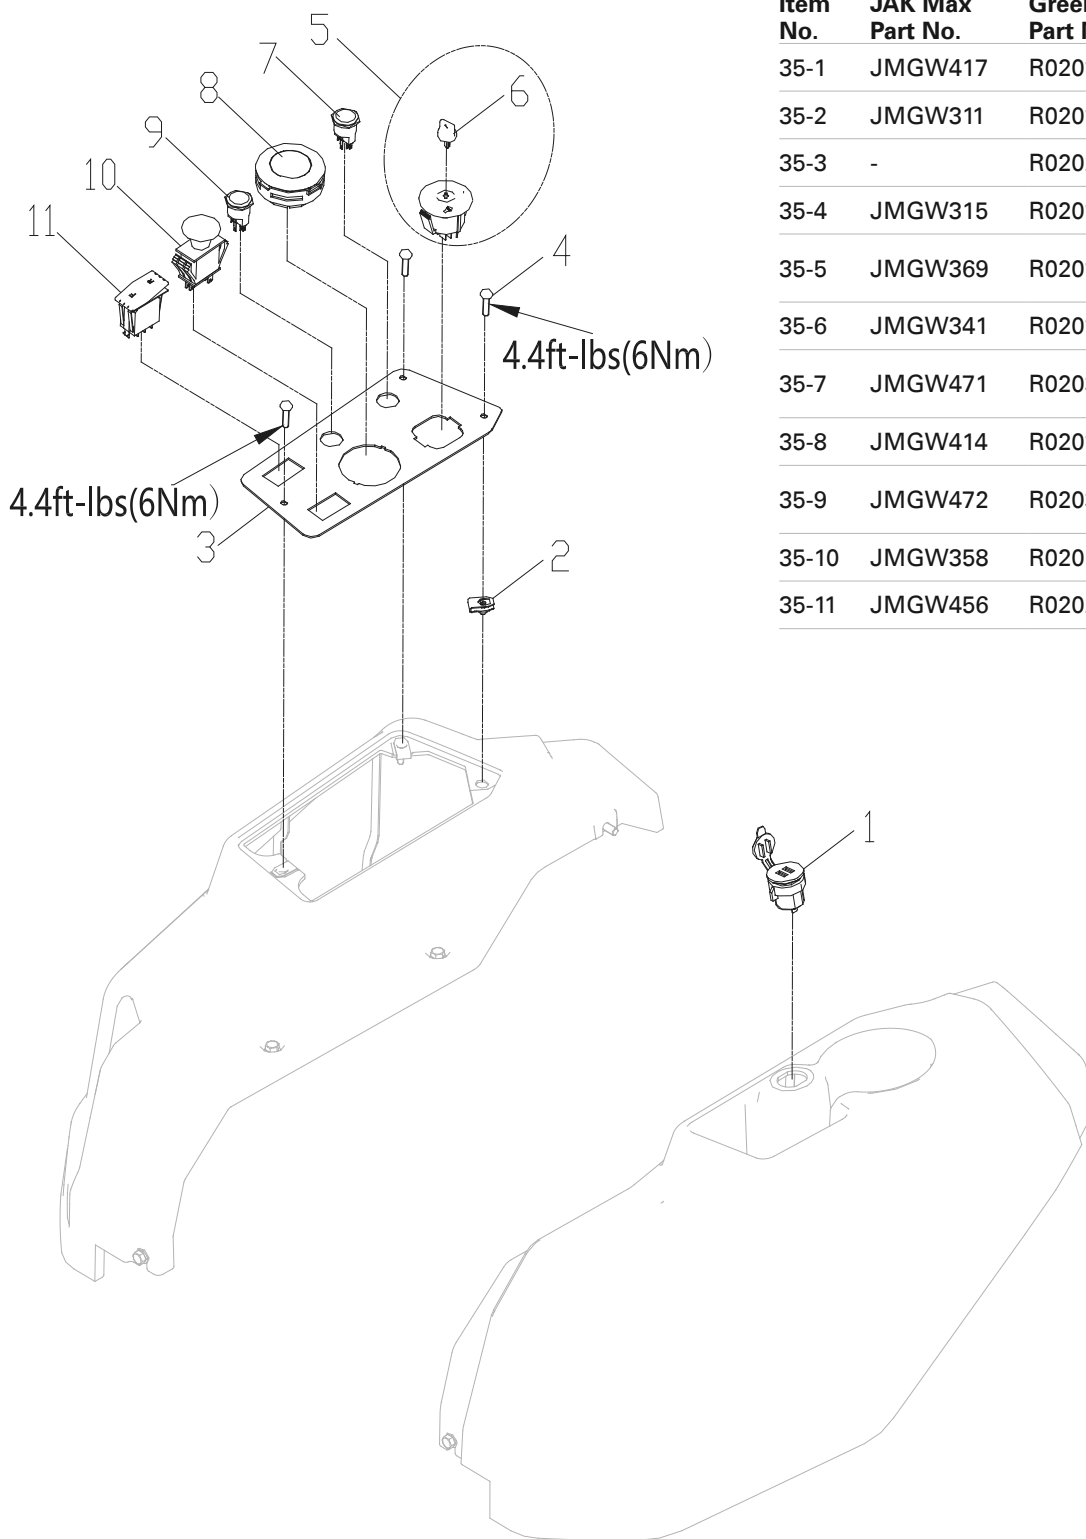

Electrical Switches & Parts Fig 35

Item No.	JAK Max Part No.	Greenworks Part No.	Description
35-1	JMGW417	R0201612-00	USB
35-2	JMGW311	R0201314-00	Nut plate M6
35-3	-	R0202031-00	Switch panel
35-4	JMGW315	R0201376-00	Screw
35-5	JMGW369	R0201611-00	Ignition switch with key
35-6	JMGW341	R0201216-00	Key
35-7	JMGW471	R0203264-00	Reverse mowing switch
35-8	JMGW414	R0201217-00	Display
35-9	JMGW472	R0203265-00	Cruise control switch
35-10	JMGW358	R0200717-00	PTO switch
35-11	JMGW456	R0202309-00	Direction switch