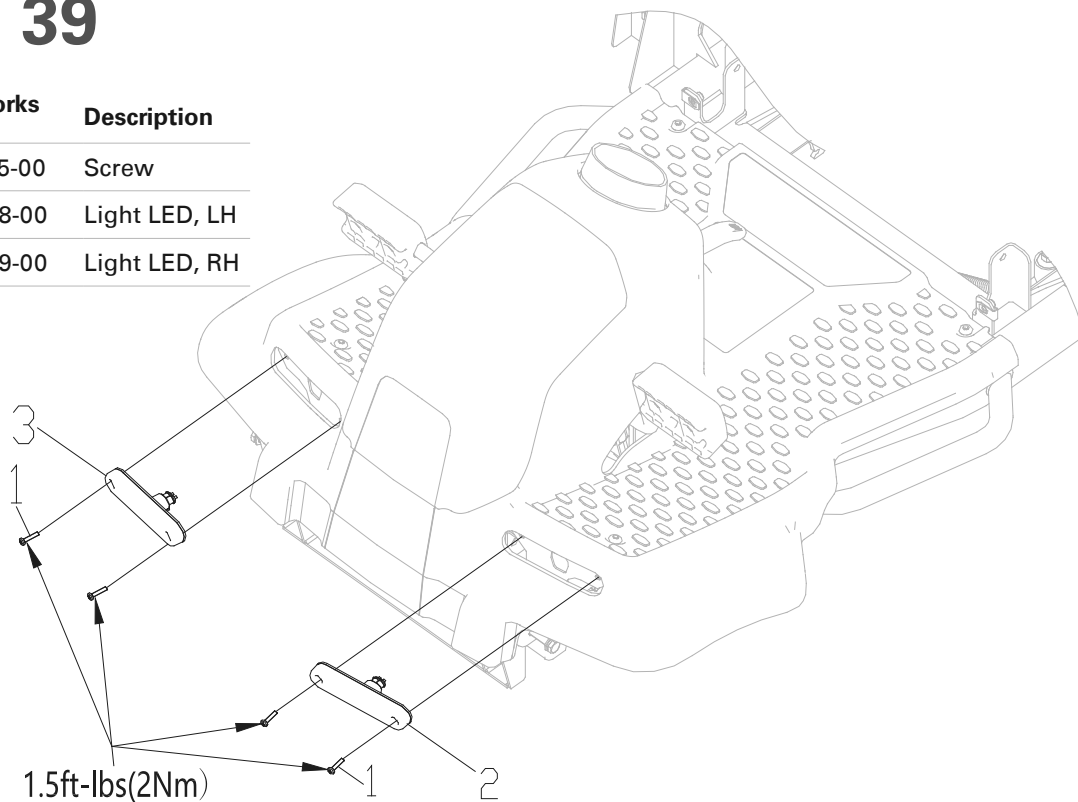

Lights Fig 39

Item No.	JAK Max Part No.	Greenworks Part No.	Description
39-1	-	R0201545-00	Screw
39-2	JMGW385	R0202278-00	Light LED, LH
39-3	JMGW386	R0202279-00	Light LED, RH