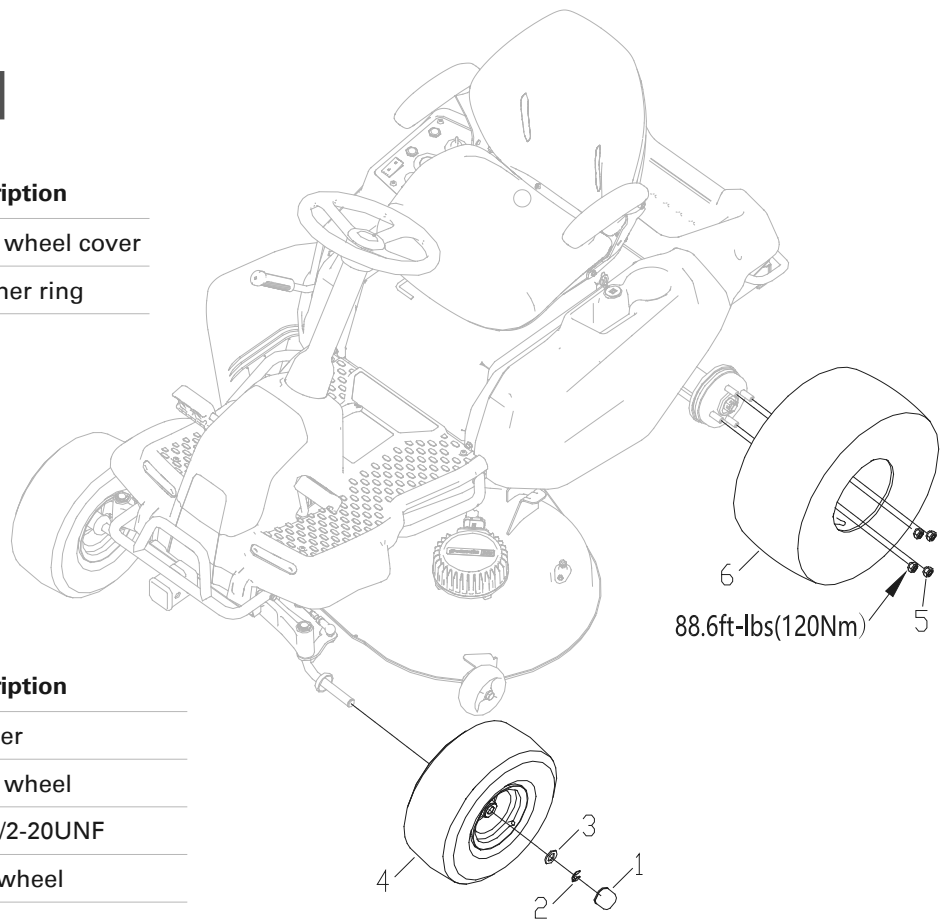

Wheels Fig 51

Item No.	JAK Max Part No.	Greenworks Part No.	Description
51-1	JMGW326	R0202035-00	Front wheel cover
51-2	JMGW321	R0202036-00	Retainer ring

Item No.	JAK Max Part No.	Greenworks Part No.	Description
51-3	JMGW332	R0202661-00	Washer
51-4	JMGW401	R0203175-00	Front wheel
51-5	JMGW313	R0200368-00	Nut 1/2-20UNF
51-6	JMGW394	R0202529-00	Rear wheel

Drive Transmissions & Motors Fig 55

Item No.	JAK Max Part No.	Greenworks Part No.	Description
55-1	-	R0200521-00	Nut
55-2	JMGW503	R0203251-00	Gear box/motor assembly (60V)
55-3	JMGW336	R0200509-00	Bolt
55-4	-	R0203865-00	Magnetic ring