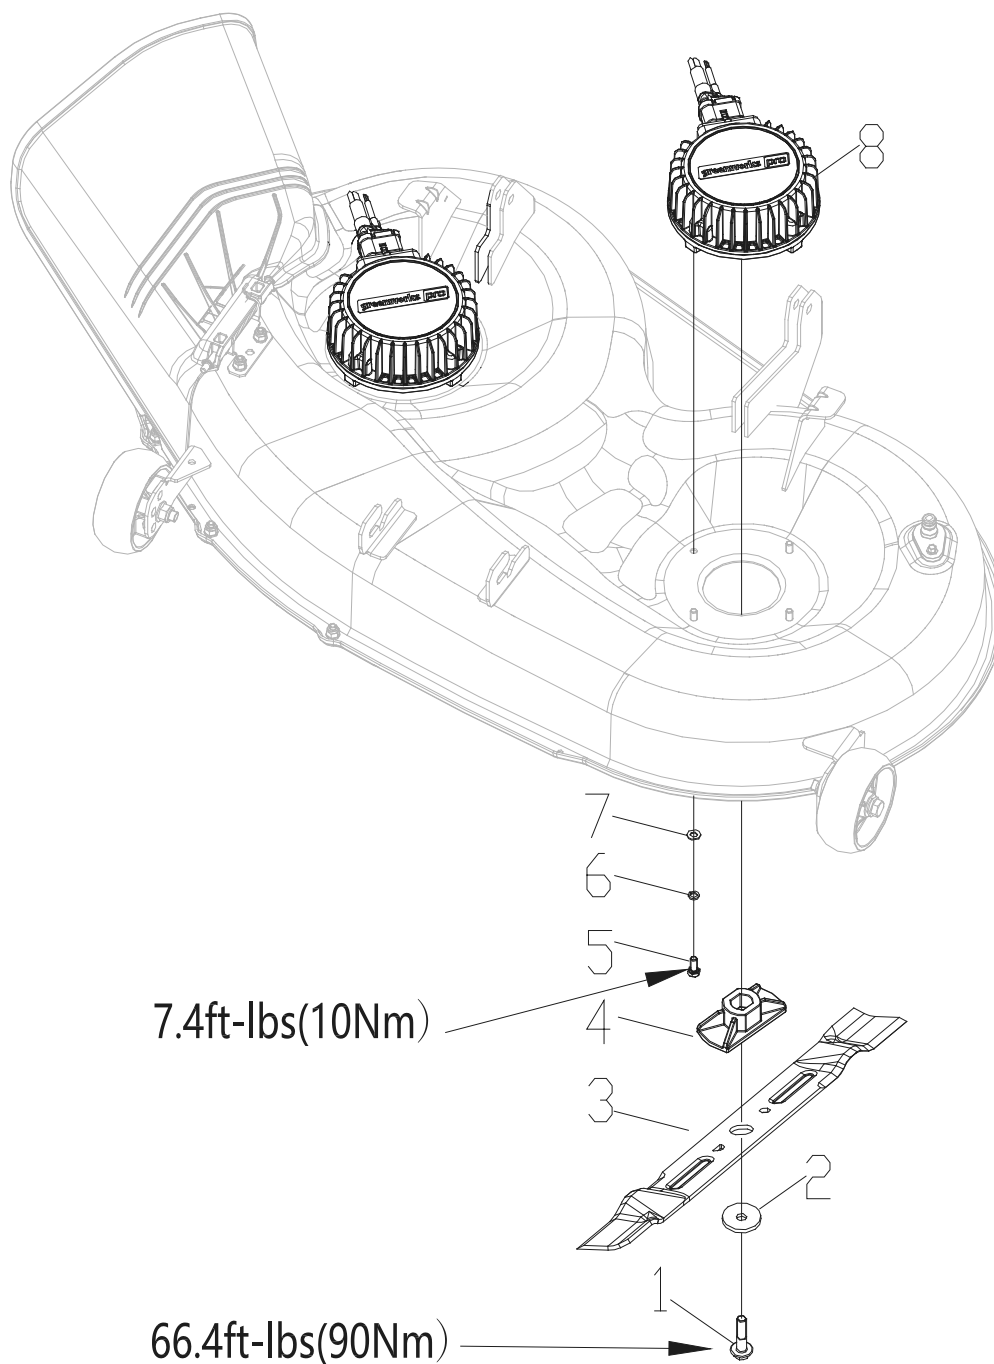

Deck, Motors & Blades Fig 41

Item No.	JAK Max Part No.	Greenworks Part No.	Description
41-1	JMGW331	R0202285-00	Bolt
41-2	JMGW330	R0202284-00	Washer
41-3	JMGW309	R0203256-00	Blade
41-4	JMGW329	R0202282-00	Blade seat

Item No.	JAK Max Part No.	Greenworks Part No.	Description
41-5	JMGW328	R0202281-00	Bolt
41-6	JMGW327	R0202280-00	Washer
41-7	JMGW310	R0200548-00	Washer
41-8	JMGW448	R0202292-00	Motor (60V)