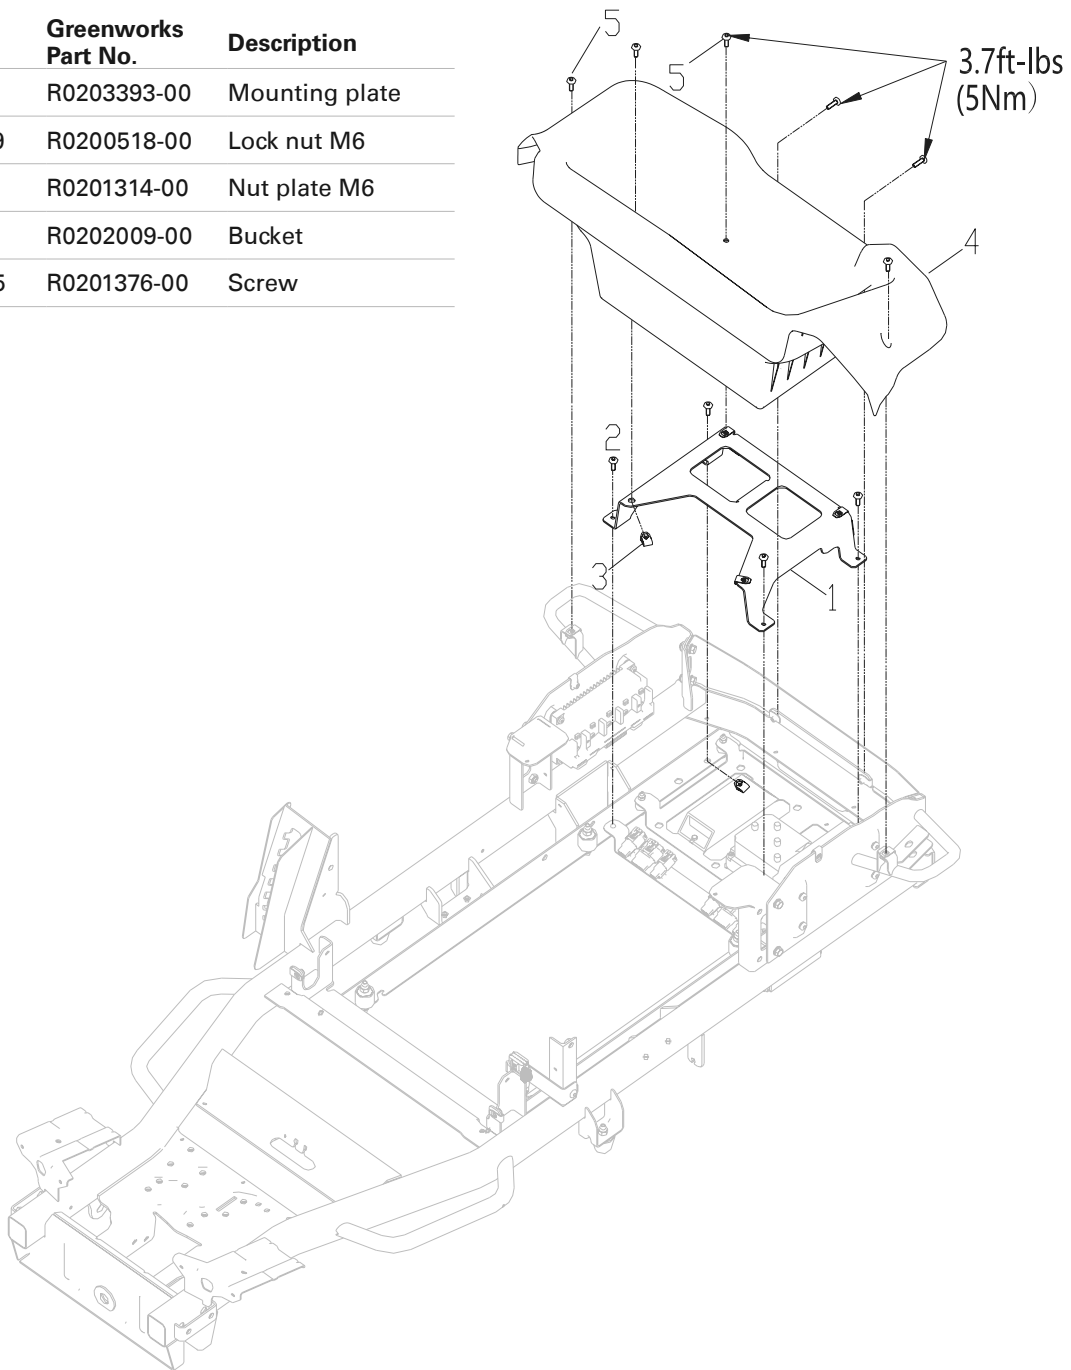

greenworks®

Ride-On & Zero Turn Spare Parts

Follow Us!

greenworksaustralia

greenworks_australia

www.greenworksaustralia.com

Frame Fig 21

Item No.	JAK Max Part No.	Greenworks Part No.	Description
21-01	-	R0200549-00	Nut M8
21-02	JMGW312	R0200534-00	Bolt M8 x 20
21-03	-	R0203249-00	Mounting plate
21-04	JMGW320	R0200520-00	Lock nut M8
21-05	-	R0203158-00	Washer
21-06	-	R0201412-00	Rubber bumper
21-07	-	R0200710-00	Rubber bumper
21-08	-	R0202007-00	Mounting plate
21-09	-	R0203161-00	Frame

Item No.	JAK Max Part No.	Greenworks Part No.	Description
21-10	JMGW311	R0201314-00	Nut plate M6
21-11	-	R0203272-00	Bracket
21-12	JMGW315	R0201376-00	Screw
21-13	-	R0203273-00	Bracket

Rear Cover Fig 22

Item No.	JAK Max Part No.	Greenworks Part No.	Description
22-1	-	R0203393-00	Mounting plate
22-2	JMGW319	R0200518-00	Lock nut M6
22-3	JMGW311	R0201314-00	Nut plate M6
22-4	-	R0202009-00	Bucket
22-5	JMGW315	R0201376-00	Screw