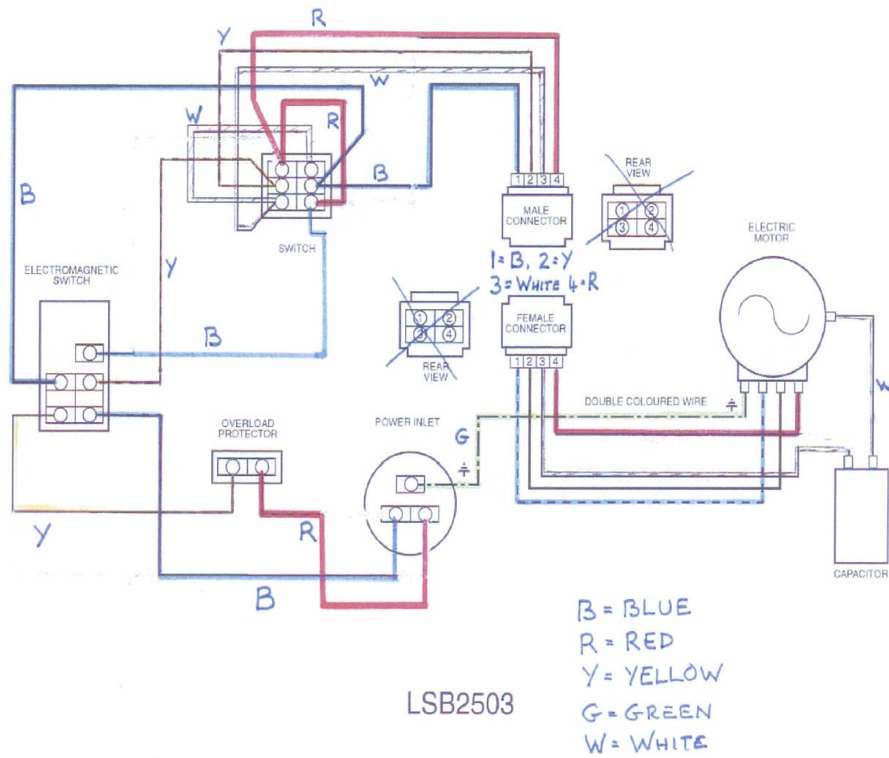

QUIET SHREDDER

Powered By: 2400 watt electric motor

MORRISON

Issue E.1
Feb 2013PB
REF # 752496

LSB2503