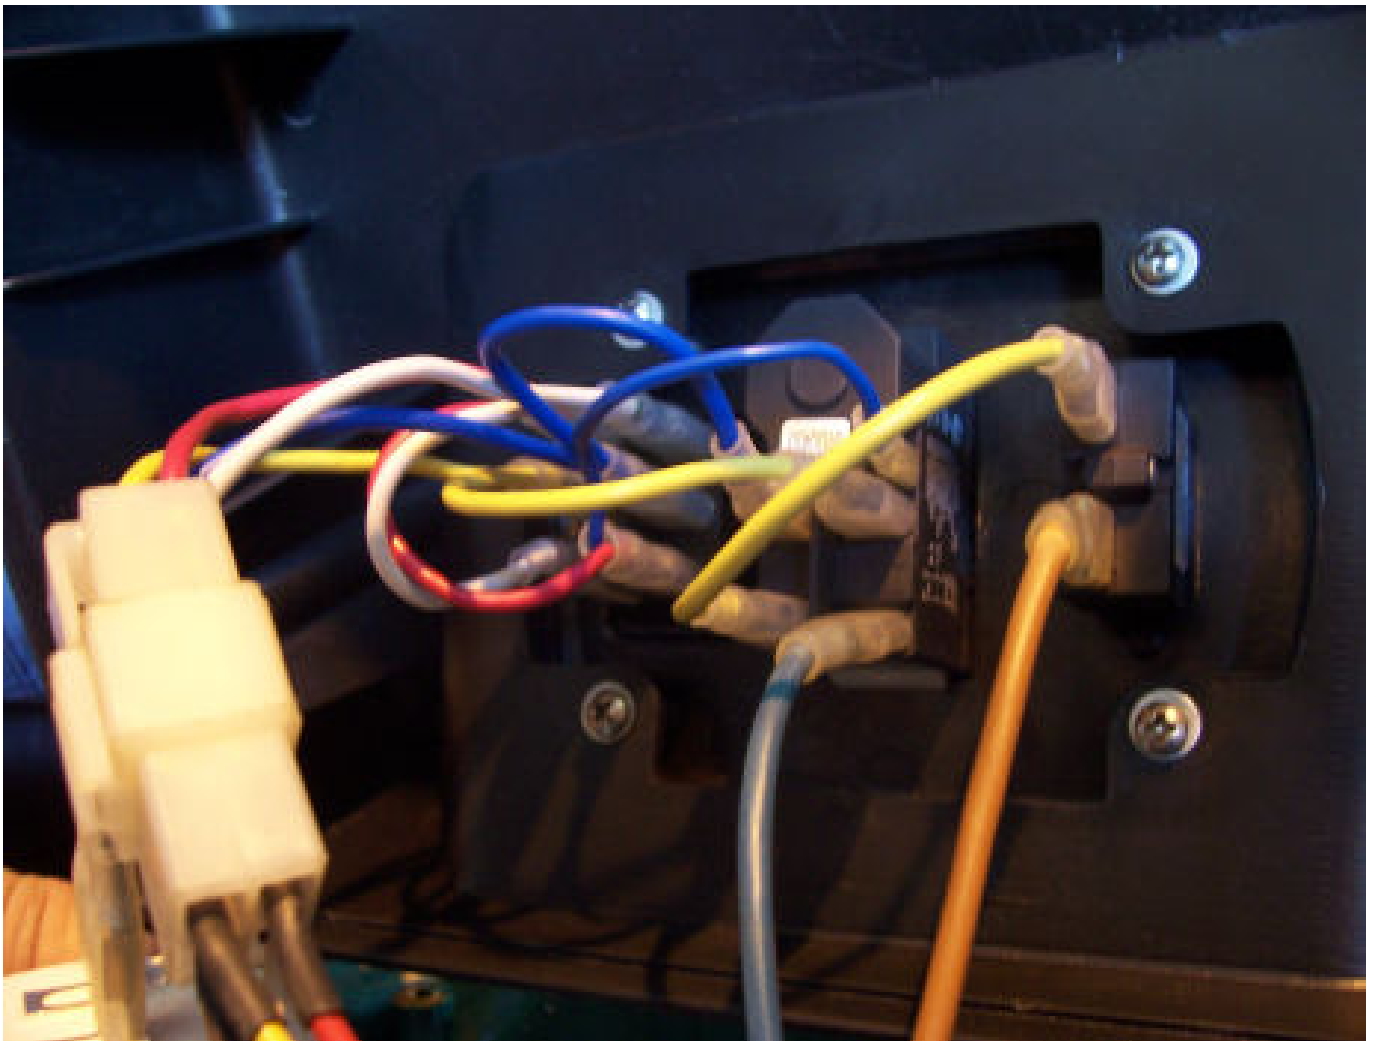

Issue E.1
Feb 2013PB
REF # 752496

**QUIET
SHREDDER**

Powered By: 2400 watt electric motor

MORRISON

Issue E.1
Feb 2013PB
REF # 752496

Item No	Part No	Description	Qty	Item No	Part No	Description	Qty
1	536358	Handle, Housing Top	1				
2	536360	Housing, Top Chute	1				
3	536359	Funnel, Chute	1				
4/5/6	536218	Switch-On/Off Assy	1				
5		*Switch-Reversing	1				
6		*Switch, Overload Protection	1				
7	536351	Capacitor	1				
8	536309	Fan, Motor	1				
9	536362	Motor Assy, W/Gear	1				
10	536220	Blade, Quiet Shredder	1				
11	536221	Block-Retainer	1				
12	536259	Adjusting Bolt, Cutter	1				
13	536361	Housing, Motor	1				
14	536363	Leg, Support LH	1				
15	536364	Leg, Support RH	1				
16	536357	Foot, Leg Support	2				
17	555114	Axle-Wheel	1				
18	536222	Wheel	2				
19	536308	Button Pin, Wheel	2				
20	567292	*Bolt, M6x55 HT 8.8	2				
21	501703	**Washer, M6	2				
22	501764	Nut, M6 Hex Nyloc	2				
		* Supplied with the unit = M6x50 Allen Head x 2					
		** Not supplied with the standard unit					
		NOT ILLUSTRATED					
	536233	Allen Key, 5mm					
	536234	Ring Spanner, 10mm A/F					
	536235	Bag- Catcher, Fabric					
	556907	Plunger - Accessory					
	554027	Owners Manual - Quiet Chip/Shred					

Issue E.1
Feb 2013PB
REF # 752496

Switch Assembly showing the placement of wires

**QUIET
SHREDDER**

Powered By: 2400 watt electric motor

MORRISON

Issue E.1
Feb 2013PB
REF # 752496

Switch Assembly showing the placement of wires