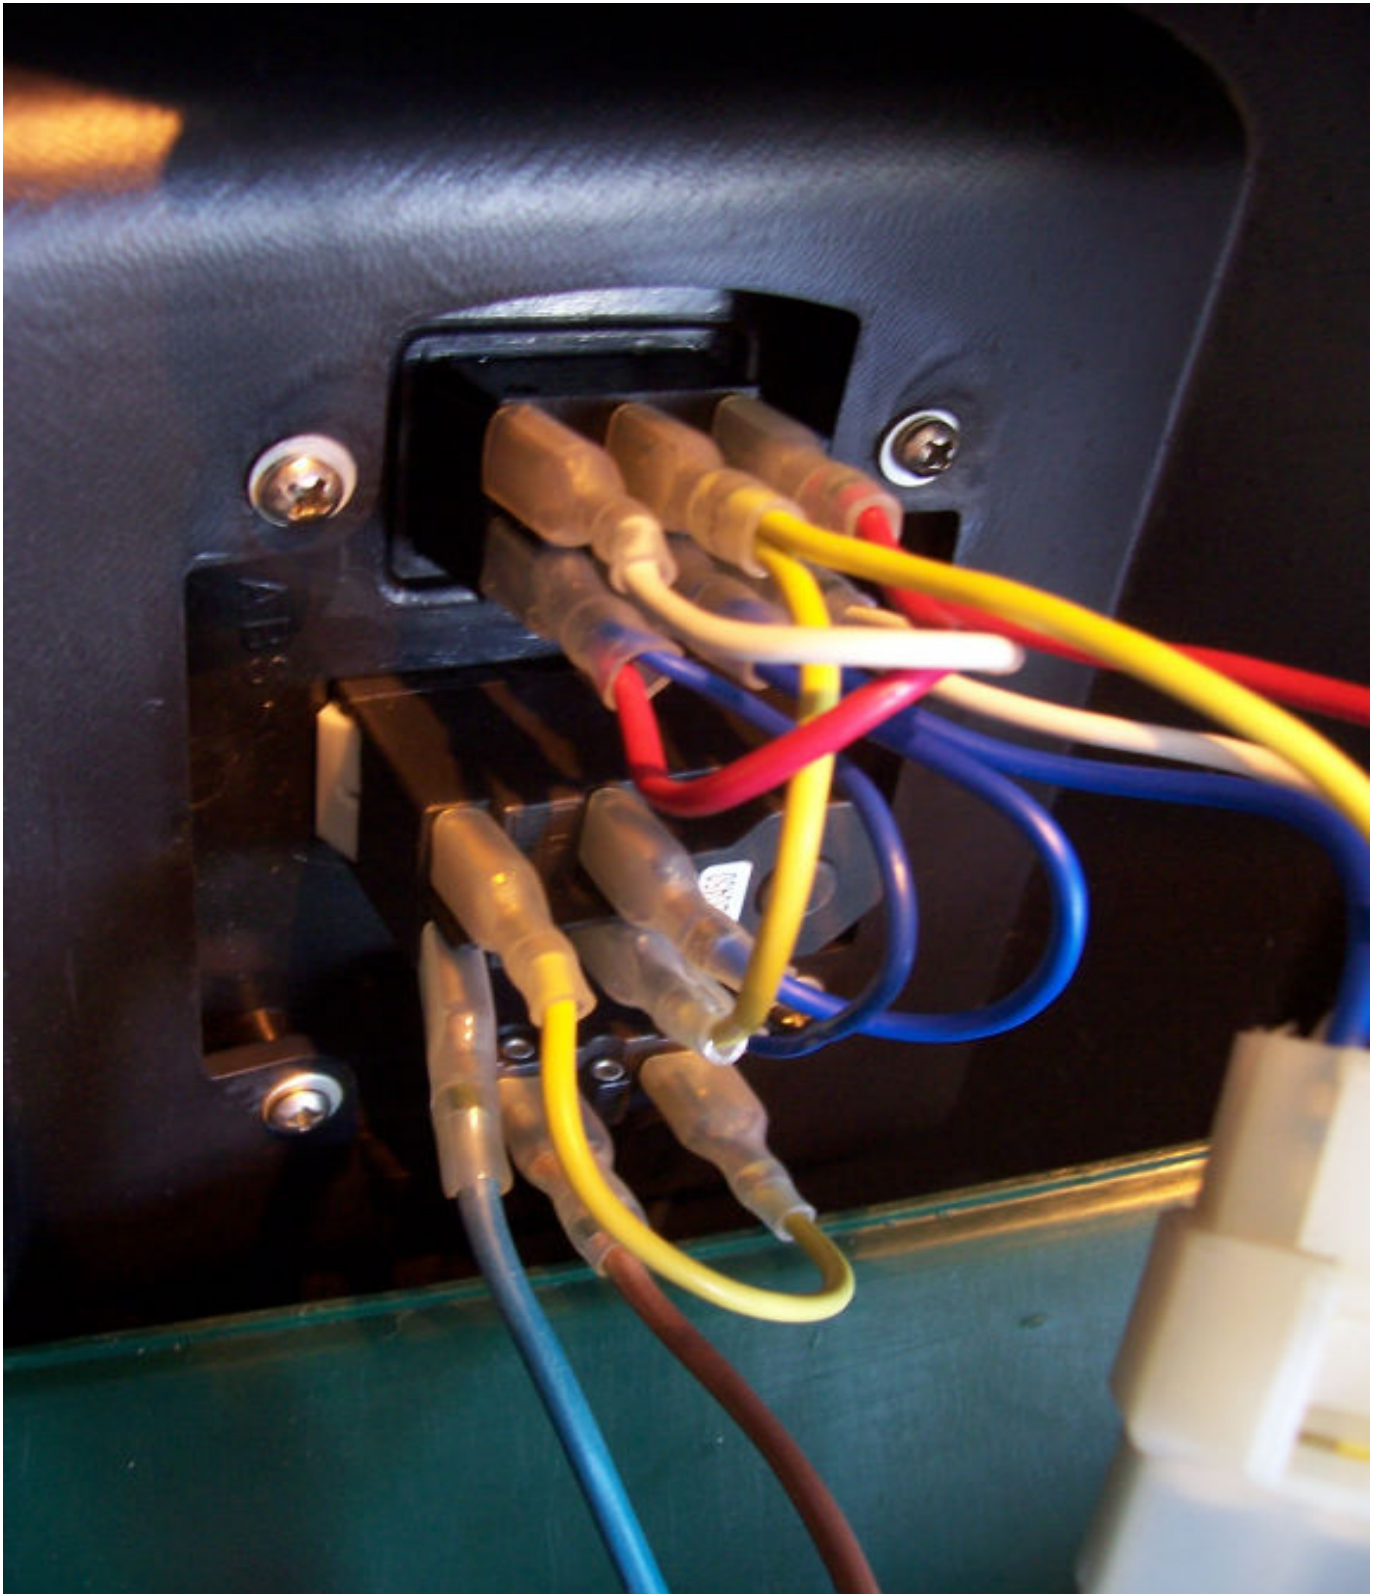

MORRISON

ELECTRIC SHREDDER

QUIET SHREDDER

Part Number: 552496 Quiet Shredder
Introduced - 2006

(Outside Edge) 552404 Quiet Shredder
Introduced - 2005

**QUIET
SHREDDER**

Powered By: 2400 watt electric motor

MORRISON

Issue E.1
Feb 2013PB
REF # 752496

**QUIET
SHREDDER**

Powered By: 2400 watt electric motor

MORRISON

Issue E.1
Feb 2013PB
REF # 752496

Item No	Part No	Description	Qty	Item No	Part No	Description	Qty
1	536358	Handle, Housing Top	1				
2	536360	Housing, Top Chute	1				
3	536359	Funnel, Chute	1				
4/5/6	536218	Switch-On/Off Assy	1				
5		*Switch-Reversing	1				
6		*Switch, Overload Protection	1				
7	536351	Capacitor	1				
8	536309	Fan, Motor	1				
9	536362	Motor Assy, W/Gear	1				
10	536220	Blade, Quiet Shredder	1				
11	536221	Block-Retainer	1				
12	536259	Adjusting Bolt, Cutter	1				
13	536361	Housing, Motor	1				
14	536363	Leg, Support LH	1				
15	536364	Leg, Support RH	1				
16	536357	Foot, Leg Support	2				
17	555114	Axle-Wheel	1				
18	536222	Wheel	2				
19	536308	Button Pin, Wheel	2				
20	567292	*Bolt, M6x55 HT 8.8	2				
21	501703	**Washer, M6	2				
22	501764	Nut, M6 Hex Nyloc	2				
		* Supplied with the unit = M6x50 Allen Head x 2					
		** Not supplied with the standard unit					
		NOT ILLUSTRATED					
	536233	Allen Key, 5mm					
	536234	Ring Spanner, 10mm A/F					
	536235	Bag- Catcher, Fabric					
	556907	Plunger - Accessory					
	554027	Owners Manual - Quiet Chip/Shred					

Issue E.1
Feb 2013PB
REF # 752496

Switch Assembly showing the placement of wires

**QUIET
SHREDDER**

Powered By: 2400 watt electric motor

MORRISON

Issue E.1
Feb 2013PB
REF # 752496

Switch Assembly showing the placement of wires