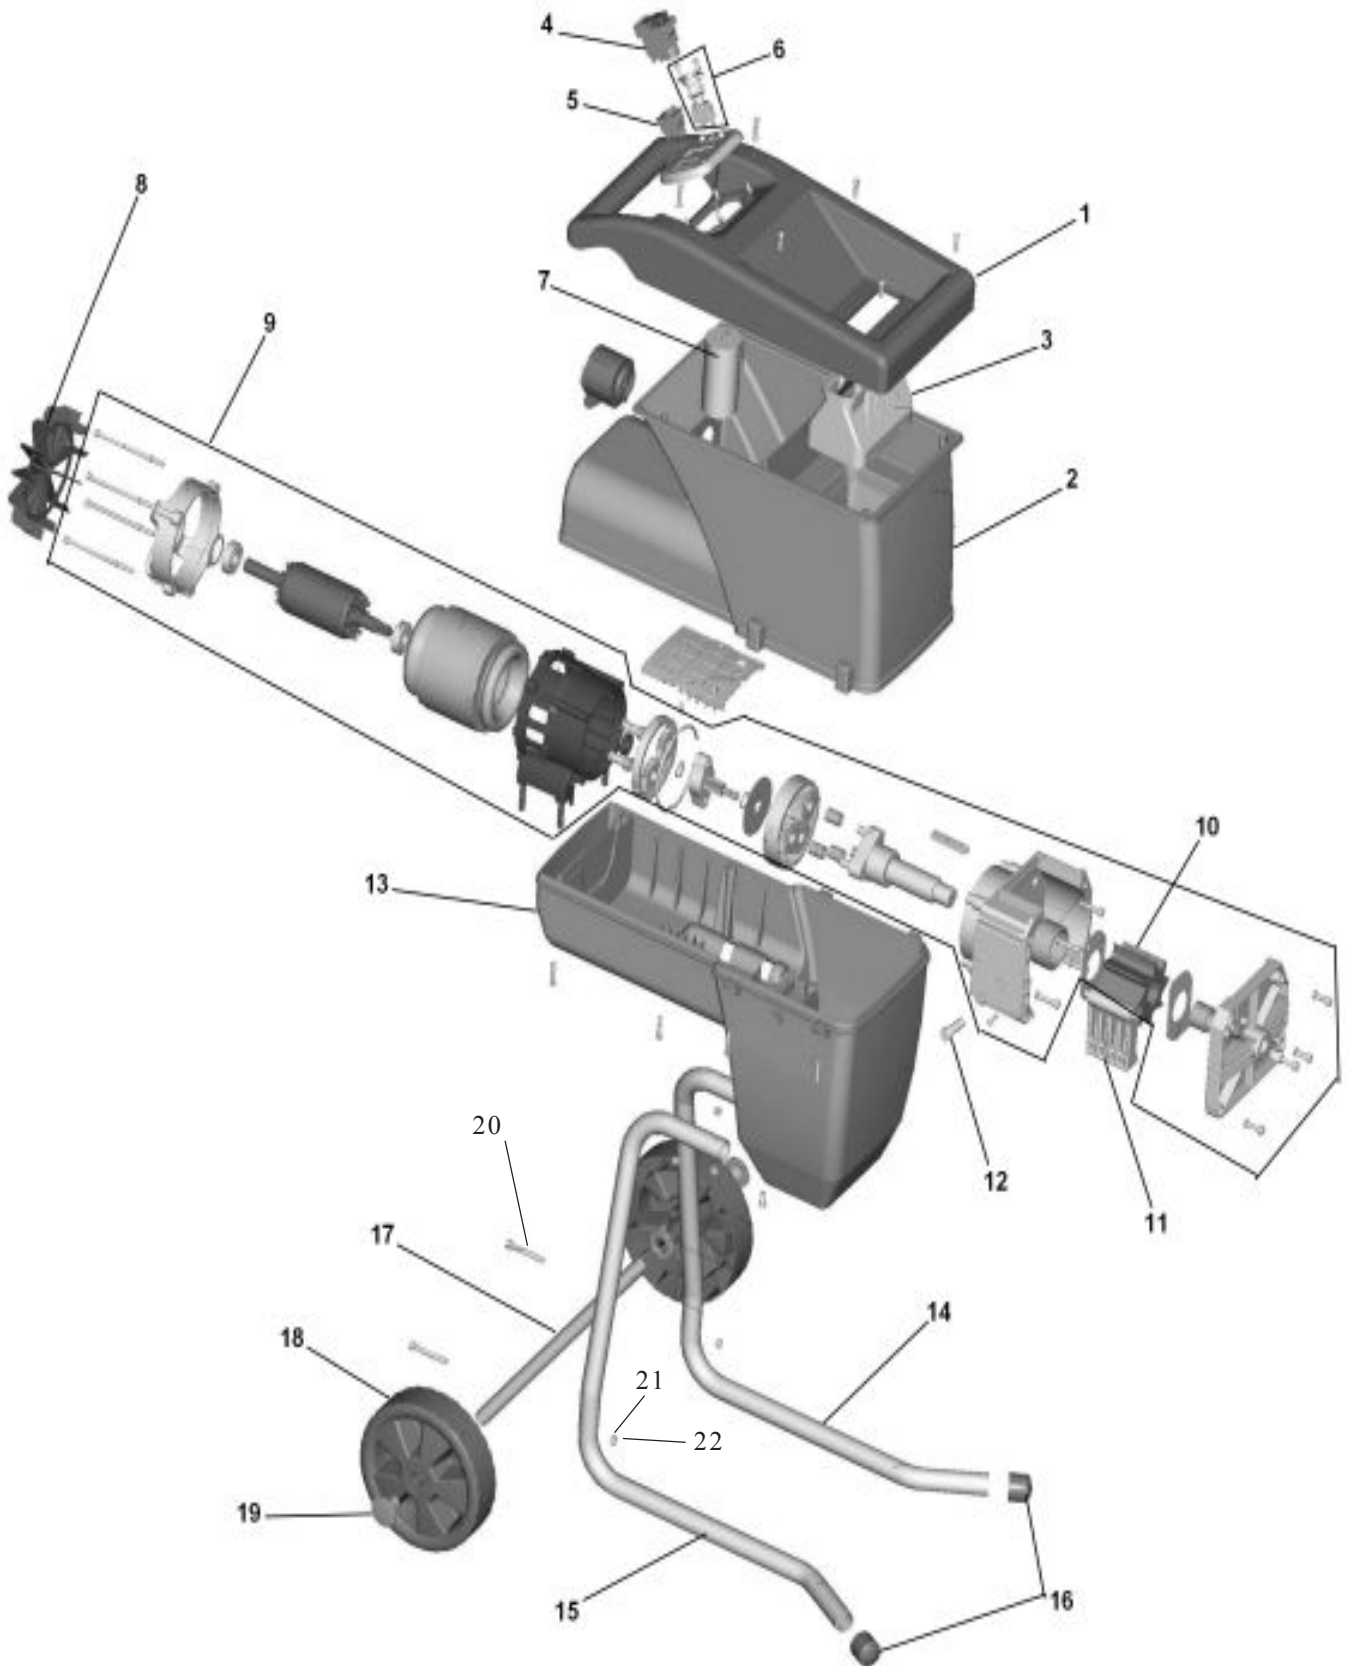

MORRISON

ELECTRIC SHREDDER

QUIET SHREDDER

Part Number: 552496 Quiet Shredder
Introduced - 2006

(Outside Edge) 552404 Quiet Shredder
Introduced - 2005

**QUIET
SHREDDER**

Powered By: 2400 watt electric motor

MORRISON

Issue E.1
Feb 2013PB
REF # 752496

**QUIET
SHREDDER**

Powered By: 2400 watt electric motor

MORRISON

Issue E.1
Feb 2013PB
REF # 752496

Item No	Part No	Description	Qty	Item No	Part No	Description	Qty
1	536358	Handle, Housing Top	1				
2	536360	Housing, Top Chute	1				
3	536359	Funnel, Chute	1				
4/5/6	536218	Switch-On/Off Assy	1				
5		*Switch-Reversing	1				
6		*Switch, Overload Protection	1				
7	536351	Capacitor	1				
8	536309	Fan, Motor	1				
9	536362	Motor Assy, W/Gear	1				
10	536220	Blade, Quiet Shredder	1				
11	536221	Block-Retainer	1				
12	536259	Adjusting Bolt, Cutter	1				
13	536361	Housing, Motor	1				
14	536363	Leg, Support LH	1				
15	536364	Leg, Support RH	1				
16	536357	Foot, Leg Support	2				
17	555114	Axle-Wheel	1				
18	536222	Wheel	2				
19	536308	Button Pin, Wheel	2				
20	567292	*Bolt, M6x55 HT 8.8	2				
21	501703	**Washer, M6	2				
22	501764	Nut, M6 Hex Nyloc	2				
		* Supplied with the unit = M6x50 Allen Head x 2					
		** Not supplied with the standard unit					
		NOT ILLUSTRATED					
	536233	Allen Key, 5mm					
	536234	Ring Spanner, 10mm A/F					
	536235	Bag- Catcher, Fabric					
	556907	Plunger - Accessory					
	554027	Owners Manual - Quiet Chip/Shred					

Issue E.1
Feb 2013PB
REF # 752496

Switch Assembly showing the placement of wires

**QUIET
SHREDDER**

Powered By: 2400 watt electric motor

MORRISON

Issue E.1
Feb 2013PB
REF # 752496

Switch Assembly showing the placement of wires

**QUIET
SHREDDER**

Powered By: 2400 watt electric motor

MORRISON

Issue E.1
Feb 2013PB
REF # 752496

Other components showing the placement of wires