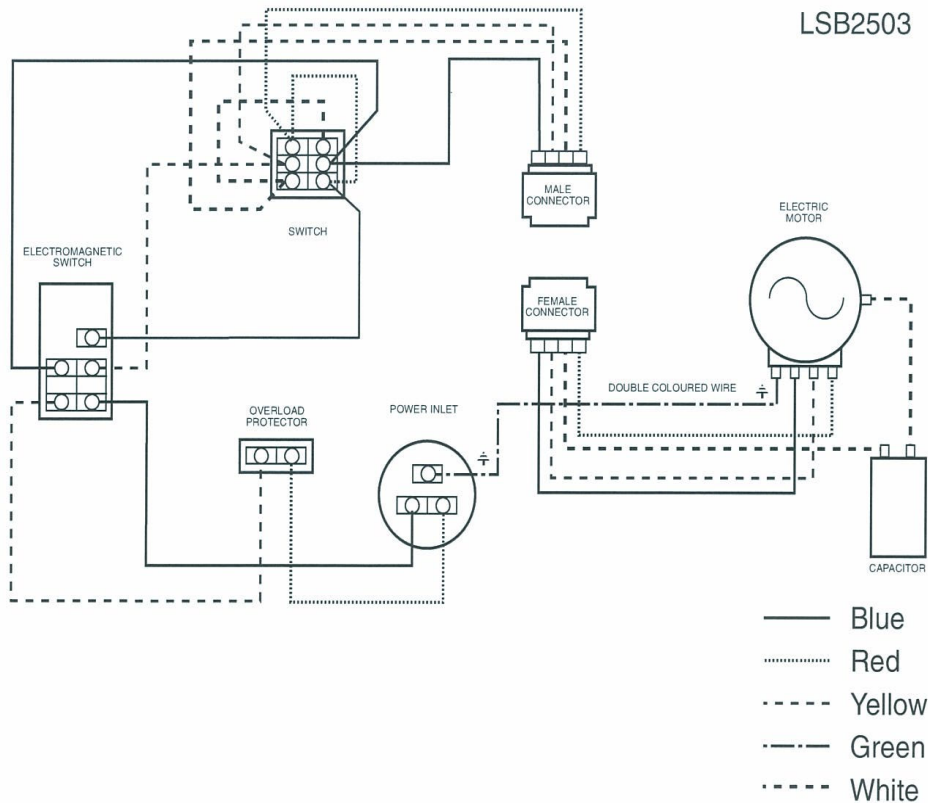

QUIET SHREDDER

Powered By: 2400 watt electric motor

MORRISON

Issue E.1
Feb 2013PB
REF # 752496

LSB2503